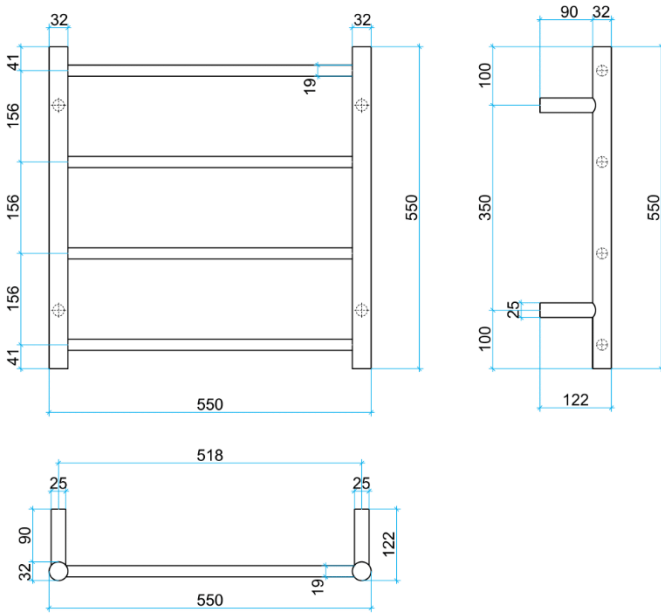

Thermorail Ladder Towel Rails 240V

Electric Heated Towel Rails for use in bathrooms

This rail has Multiflex wiring which means that there is a connection point on both the left and right hand side of the rail and the lead can be connected to either side. Being a dry electric element rail, this can be mounted either way up meaning the wiring can be from any of the four mounting points.

Stock Code	Finish	Size (mm)	Output (W)	No. of Bars
SR25M	Polished Stainless Steel	W550 x H550 x D122	41 Watts	4

PLEASE NOTE: Specifications are for information purposes only. Whilst every effort has been made to ensure the product specifications are accurate, due to continuing product development and improvement the specifications are subject to change. Specifications can be used to rough in and fit timber supports in the wall however we recommend no holes are drilled without having the product on site or verifying the details with the manufacturer. Thermogroup cannot be held liable or responsible for errors due to updated specifications.