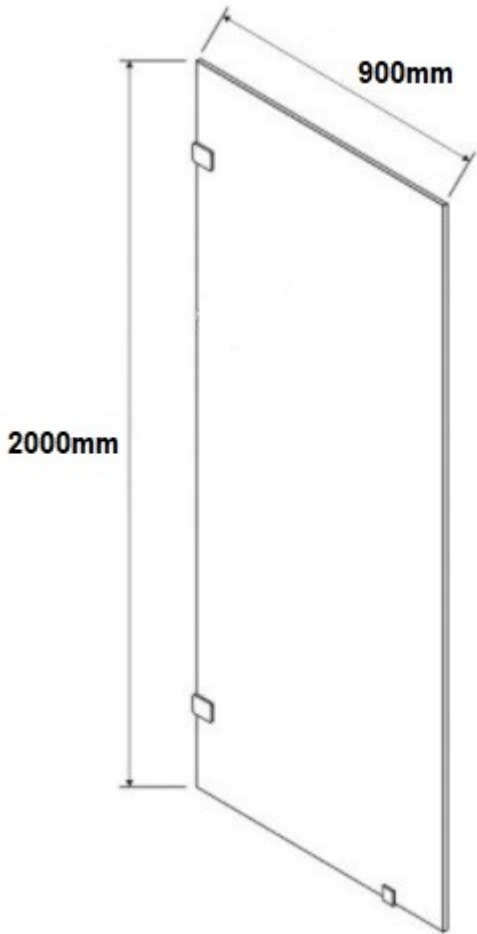

CODE:	SP900
SIZE:	W:900mm x H:2000mm
TYPE:	FRAMELESS
CONFIGURATION:	SINGLE PANEL

JNK

BATHROOM, PLUMBING
& KITCHEN SUPPLIES

NB: Drawings are not to scale—they are to assist only. All measurements are nominal and are subject to change.