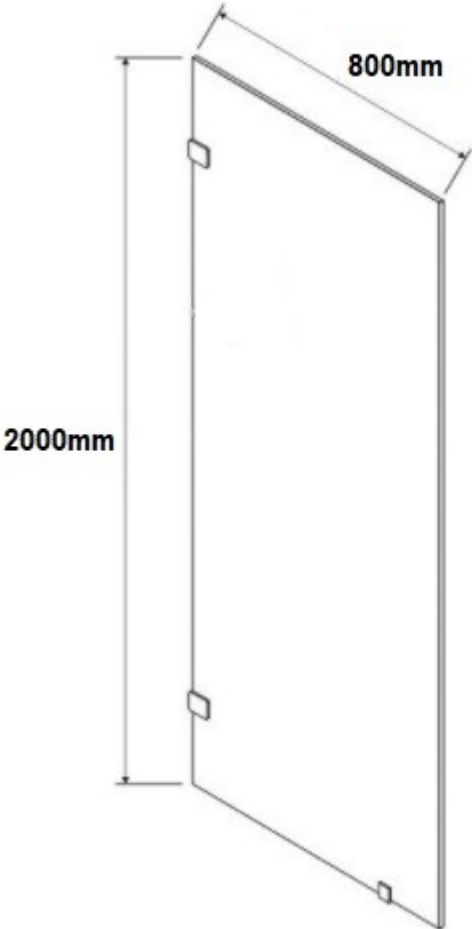

CODE:	SP800
SIZE:	W:800mm x H:2000mm
TYPE:	FRAMELESS
CONFIGURATION:	SINGLE PANEL

JNK

BATHROOM, PLUMBING
& KITCHEN SUPPLIES

NB: Drawings are not to scale—they are to assist only. All measurements are nominal and are subject to change.