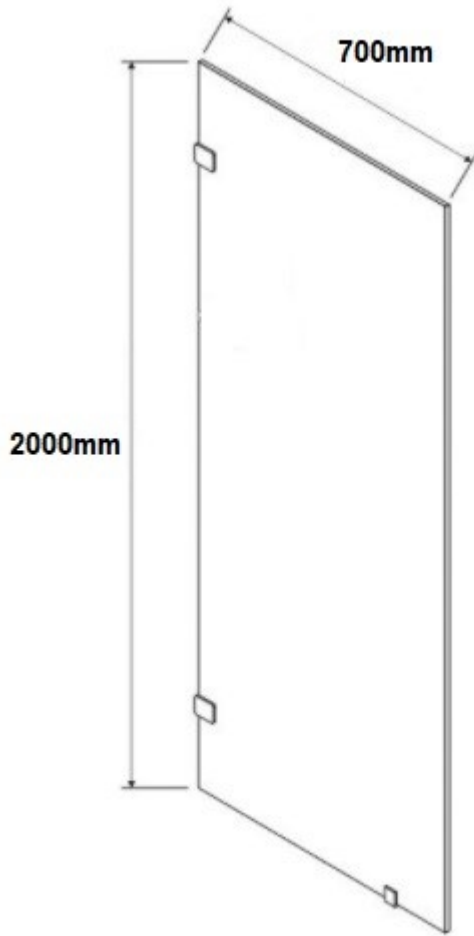

CODE:	SP700
SIZE:	W:700mm x H:2000mm
TYPE:	FRAMELESS
CONFIGURATION:	SINGLE PANEL

JNK | BATHROOM, PLUMBING
& KITCHEN SUPPLIES

NB: Drawings are not to scale—they are to assist only. All measurements are nominal and are subject to change.