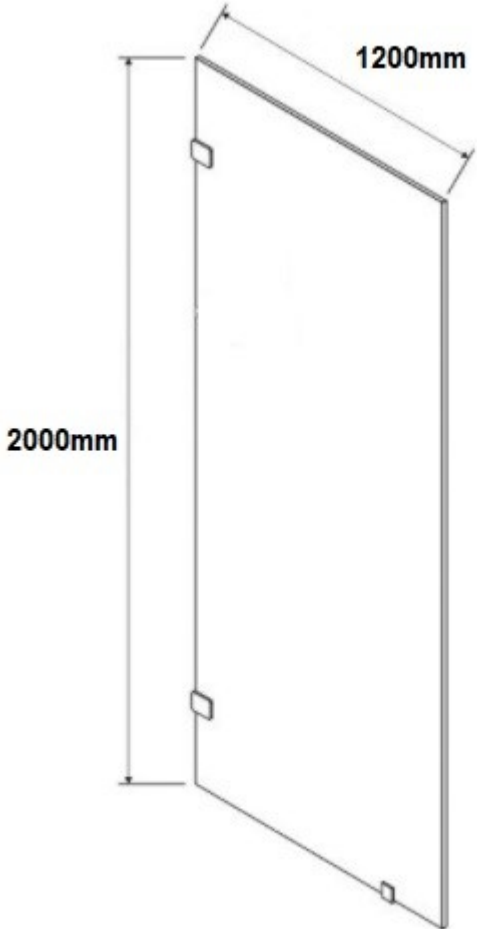

CODE:	SP1200
SIZE:	W:1200mm x H:2000mm
TYPE:	FRAMELESS
CONFIGURATION:	SINGLE PANEL

JNK

BATHROOM, PLUMBING
& KITCHEN SUPPLIES

NB: Drawings are not to scale—they are to assist only. All measurements are nominal and are subject to change.