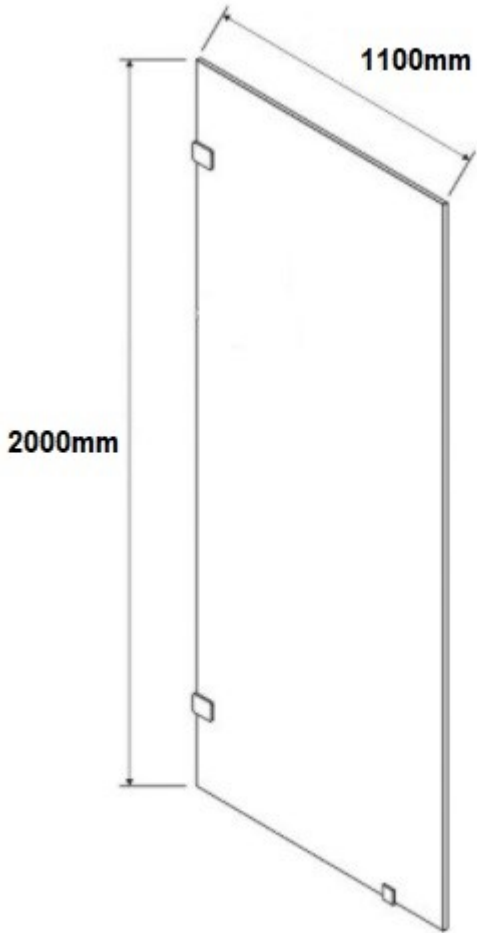

CODE:	SP1100
SIZE:	W:1100mm x H:2000mm
TYPE:	FRAMELESS
CONFIGURATION:	SINGLE PANEL

JNK

BATHROOM, PLUMBING
& KITCHEN SUPPLIES

NB: Drawings are not to scale—they are to assist only. All measurements are nominal and are subject to change.