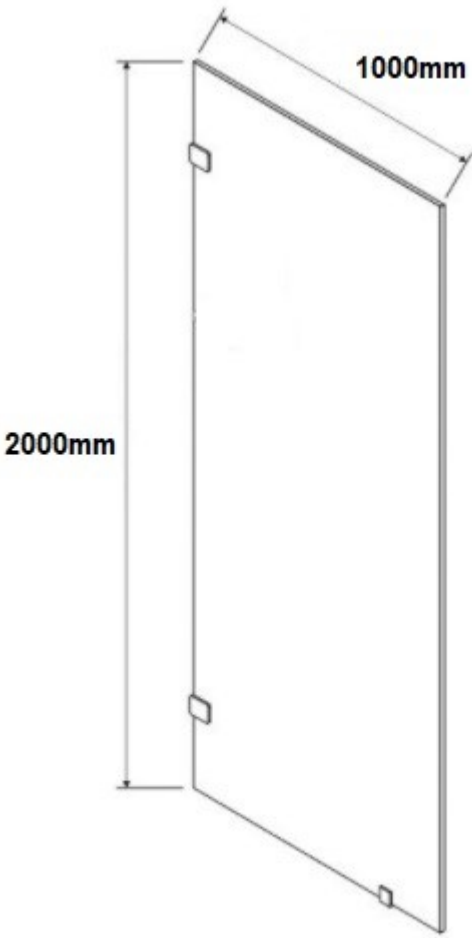

CODE:	SP1000
SIZE:	W:1000mm x H:2000mm
TYPE:	FRAMELESS
CONFIGURATION:	SINGLE PANEL

JNK

BATHROOM, PLUMBING
& KITCHEN SUPPLIES

NB: Drawings are not to scale—they are to assist only. All measurements are nominal and are subject to change.