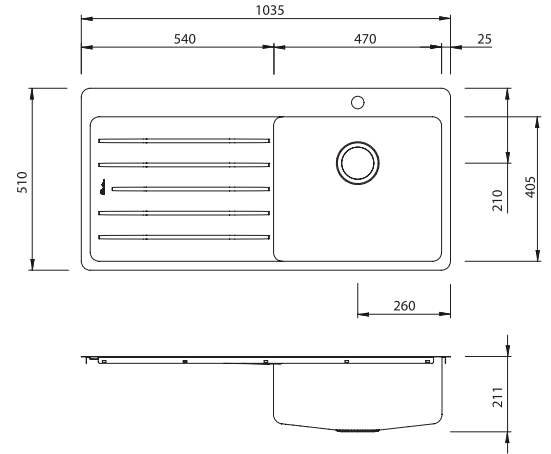

Sonetto

SN1022

Sonetto Single Bowl Topmount Sink With Drainer

Specifications /

Sink size	1035W x 510H x 211D mm
Bowl size	Large Bowl 470W x 405H x 205D / 39L
Construction	Fabricated with 25 mm radius corners, Softtone® and soundproofing.
Material	304 grade, 18/10 brushed stainless steel (1.2 mm thick)
Installation	Topmount
Fixings	Installation clips supplied
Min cabinet size	600 mm
Tap holes	1 tap hole only
Waste fittings	1 x 90 mm basket waste included
Overflow	Not available
Carton size	1090 x 560 x 255 mm
Weight	14 kg
Warranty	Lifetime manufacturer's warranty (refer to oliveri.com.au)
Maintenance and care instructions	All surfaces should be cleaned with mild liquid detergent or soap and water. To maintain the shine on your Oliveri stainless steel sink, we recommended the use of any of the easy to obtain, non-abrasive stainless steel cleaners or metal polishes.