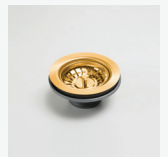

ACBWAW
Basket Waste