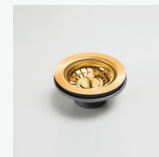

Included accessories /

ACBWAW
Basket Waste