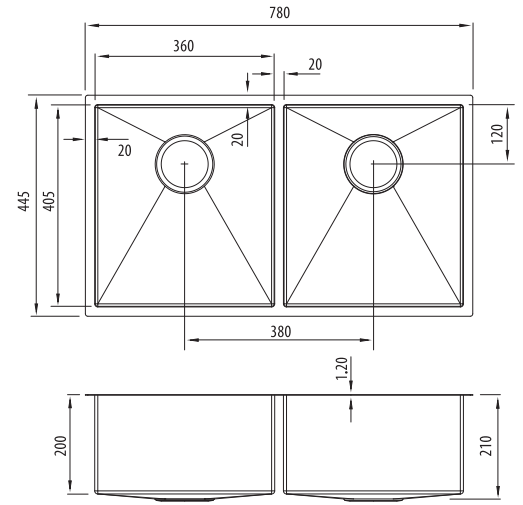

Spectra

SB63AU

Double Bowl Brushed Gold Sink

All dimensions in mm

Specifications /

Sink size	780W x 445H mm
Bowl size	Main Bowl 360W x 405H x 200D / 29L Main Bowl 360W x 405H x 200D / 29L
Construction	Fabricated with 5mm radius corners, Softtone® and soundproofing
Material	304 grade, 18/10 brushed stainless steel (1.2 mm thick)
Installation	Topmount, undermount or flushmount
Fixings	Topmount clips supplied only
Min cabinet size	900 mm
Tap holes	N/A
Waste fittings	2 x 90 mm basket wastes included
Overflow	Not available
Carton size	880 x 540 x 330 mm
Weight	21 kg
Warranty	Lifetime manufacturer's warranty (refer to oliveri.com.au)
Maintenance and care instructions	All surfaces should be cleaned with mild liquid detergent or soap and water. To maintain the shine on your Oliveri stainless steel sink, we recommended the use of any of the easy to obtain, non-abrasive stainless steel cleaners or metal polishes.