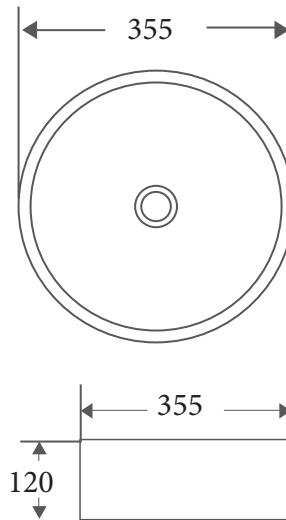

SASSO SERIES

Counter -top Round Art Basin

Product Dimension

Dimension: 355 x 355 x120mm

Specifications

- Model: **SA-34-TW**
- Counter-top round art basin
- Touchline White finishing
- No Overflow
- Self-cleaning glazed surface
- Hygiene plus technology
- Optional: Ceramic waste cover

Round is a shape of passion and color is the smile of nature. **SASSO** series is the combination of both elements to liven up your bathroom

Retail Price

SA-34-TW \$350