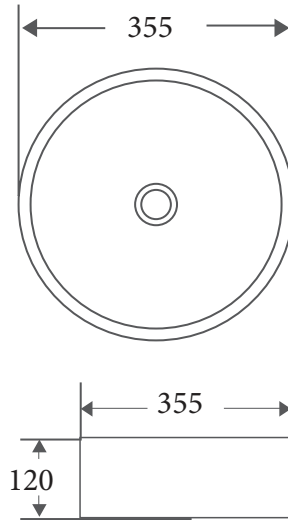

### Product Dimension

Dimension: 355 x 355 x120mm