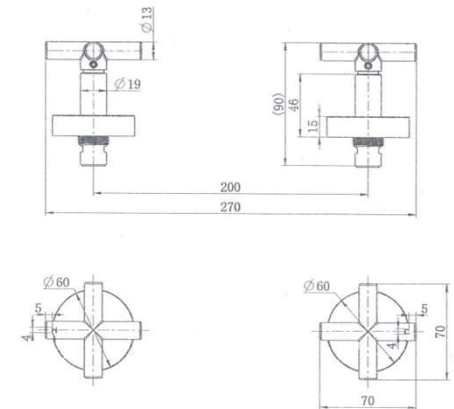

SPECIFICATIONS – RYK017

Ryker Wall Top Assemblies - Chrome

Features

- WELS N/A
- Quarter turn
- Made from solid brass
- Durable Electroplated finish
- 1yr parts and labour warranty
- 15 years replacement warranty including finish

Cleaning & Care

- Regularly clean with mild soapy water
- Do not use harsh detergents, bleach or abrasive cleaners
- The use of any unsuitable cleaning products may damage the surface
- Refer to installation guide for correct installation
- Check for any product defects prior to installation