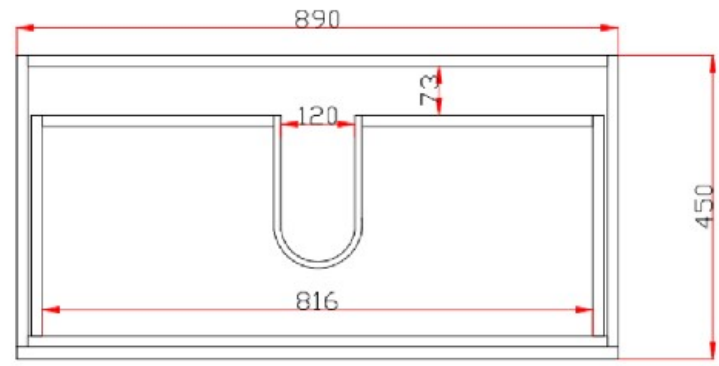

|                |                    |
|----------------|--------------------|
| CODE:          | RIVA900WH          |
| SIZE:          | 900 x 460 x 550 mm |
| TYPE:          | SINGLE BOWL        |
| CONFIGURATION: | ALL DRAWER         |

**JNK**

BATHROOM, PLUMBING  
& KITCHEN SUPPLIES

NB: Drawings are not to scale—they are to assist only. All measurements are nominal and are subject to change.