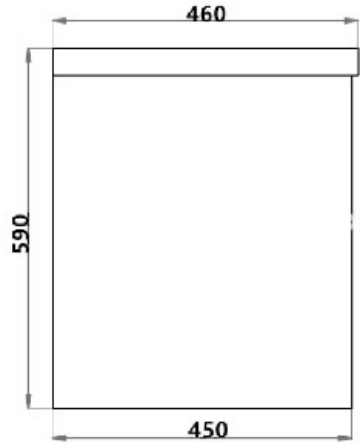

|                |                    |
|----------------|--------------------|
| CODE:          | RIVA900WH          |
| SIZE:          | 900 x 460 x 550 mm |
| TYPE:          | SINGLE BOWL        |
| CONFIGURATION: | ALL DRAWER         |

**JNK**

BATHROOM, PLUMBING  
& KITCHEN SUPPLIES

NB: Drawings are not to scale—they are to assist only. All measurements are nominal and are subject to change.