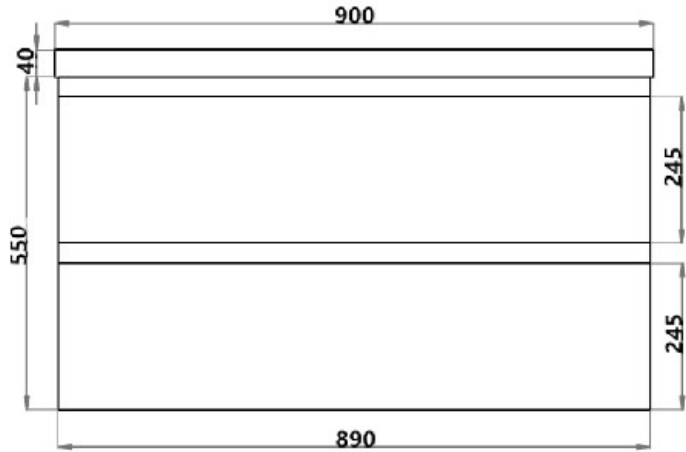

|                |                    |
|----------------|--------------------|
| CODE:          | RIVA900WH          |
| SIZE:          | 900 x 460 x 550 mm |
| TYPE:          | SINGLE BOWL        |
| CONFIGURATION: | ALL DRAWER         |

**JNK**

BATHROOM, PLUMBING  
& KITCHEN SUPPLIES

NB: Drawings are not to scale—they are to assist only. All measurements are nominal and are subject to change.