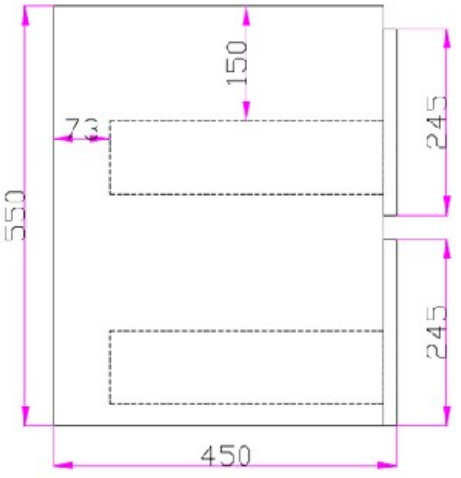

|                |                    |
|----------------|--------------------|
| CODE:          | RIVA900WH          |
| SIZE:          | 900 x 460 x 550 mm |
| TYPE:          | SINGLE BOWL        |
| CONFIGURATION: | ALL DRAWER         |

**JNK**

BATHROOM, PLUMBING  
& KITCHEN SUPPLIES

NB: Drawings are not to scale—they are to assist only. All measurements are nominal and are subject to change.