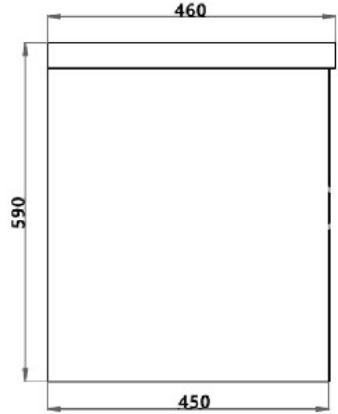

CODE:	RIVA750WH
SIZE:	750 x 460 x 550 mm
TYPE:	SINGLE BOWL
CONFIGURATION:	ALL DRAWER

JNK

BATHROOM, PLUMBING
& KITCHEN SUPPLIES

NB: Drawings are not to scale—they are to assist only. All measurements are nominal and are subject to change.