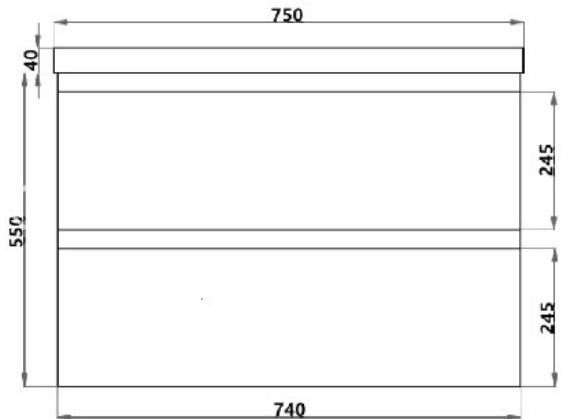

CODE:	RIVA750WH
SIZE:	750 x 460 x 550 mm
TYPE:	SINGLE BOWL
CONFIGURATION:	ALL DRAWER

JNK

BATHROOM, PLUMBING
& KITCHEN SUPPLIES

NB: Drawings are not to scale—they are to assist only. All measurements are nominal and are subject to change.