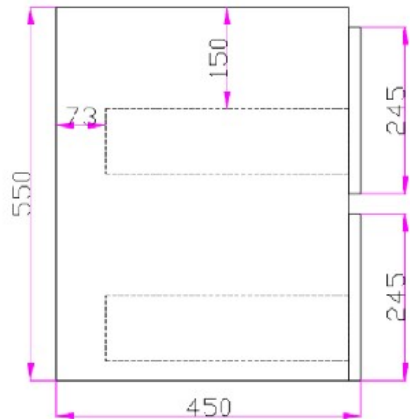

CODE:	RIVA750WH
SIZE:	750 x 460 x 550 mm
TYPE:	SINGLE BOWL
CONFIGURATION:	ALL DRAWER

JNK

BATHROOM, PLUMBING
& KITCHEN SUPPLIES

NB: Drawings are not to scale—they are to assist only. All measurements are nominal and are subject to change.