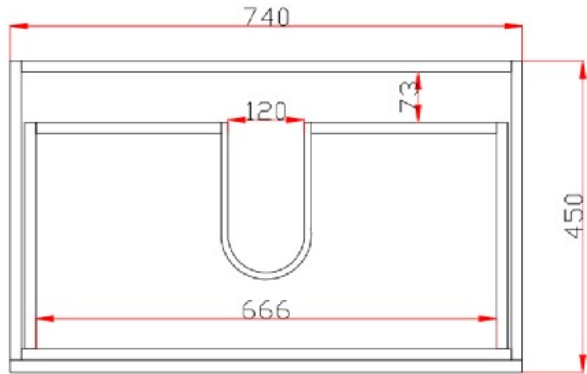

CODE:	RIVA750WH
SIZE:	750 x 460 x 550 mm
TYPE:	SINGLE BOWL
CONFIGURATION:	ALL DRAWER

JNK

BATHROOM, PLUMBING
& KITCHEN SUPPLIES

NB: Drawings are not to scale—they are to assist only. All measurements are nominal and are subject to change.