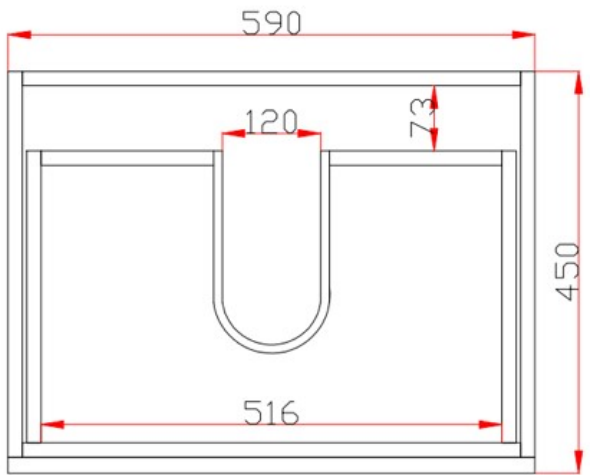

CODE:	RIVA600WH
SIZE:	600 x 460 x 550 mm
TYPE:	SINGLE BOWL
CONFIGURATION:	ALL DRAWER

**JNK**

BATHROOM, PLUMBING  
& KITCHEN SUPPLIES

NB: Drawings are not to scale—they are to assist only. All measurements are nominal and are subject to change.