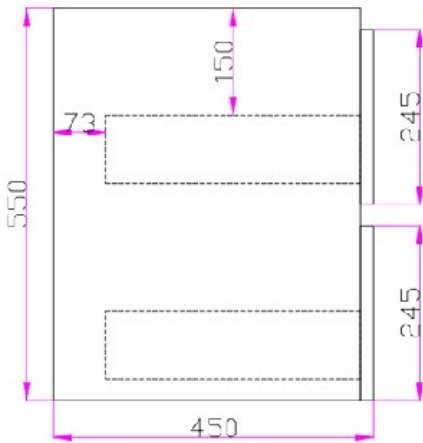

CODE:	RIVA600WH
SIZE:	600 x 460 x 550 mm
TYPE:	SINGLE BOWL
CONFIGURATION:	ALL DRAWER

**JNK**

BATHROOM, PLUMBING  
& KITCHEN SUPPLIES

NB: Drawings are not to scale—they are to assist only. All measurements are nominal and are subject to change.