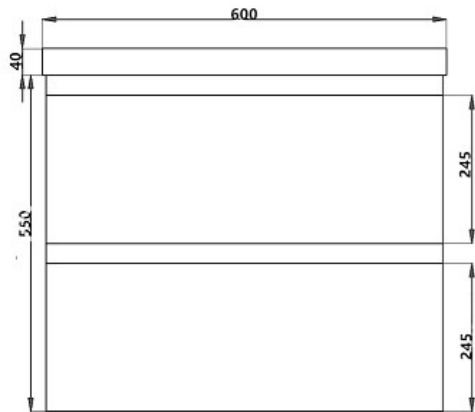

CODE:	RIVA600WH
SIZE:	600 x 460 x 550 mm
TYPE:	SINGLE BOWL
CONFIGURATION:	ALL DRAWER

**JNK**

BATHROOM, PLUMBING  
& KITCHEN SUPPLIES

NB: Drawings are not to scale—they are to assist only. All measurements are nominal and are subject to change.