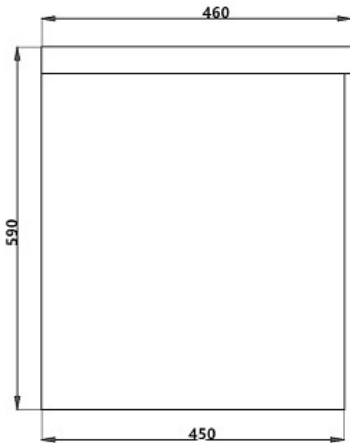

CODE:	RIVA600WH
SIZE:	600 x 460 x 550 mm
TYPE:	SINGLE BOWL
CONFIGURATION:	ALL DRAWER

**JNK**

BATHROOM, PLUMBING  
& KITCHEN SUPPLIES

NB: Drawings are not to scale—they are to assist only. All measurements are nominal and are subject to change.