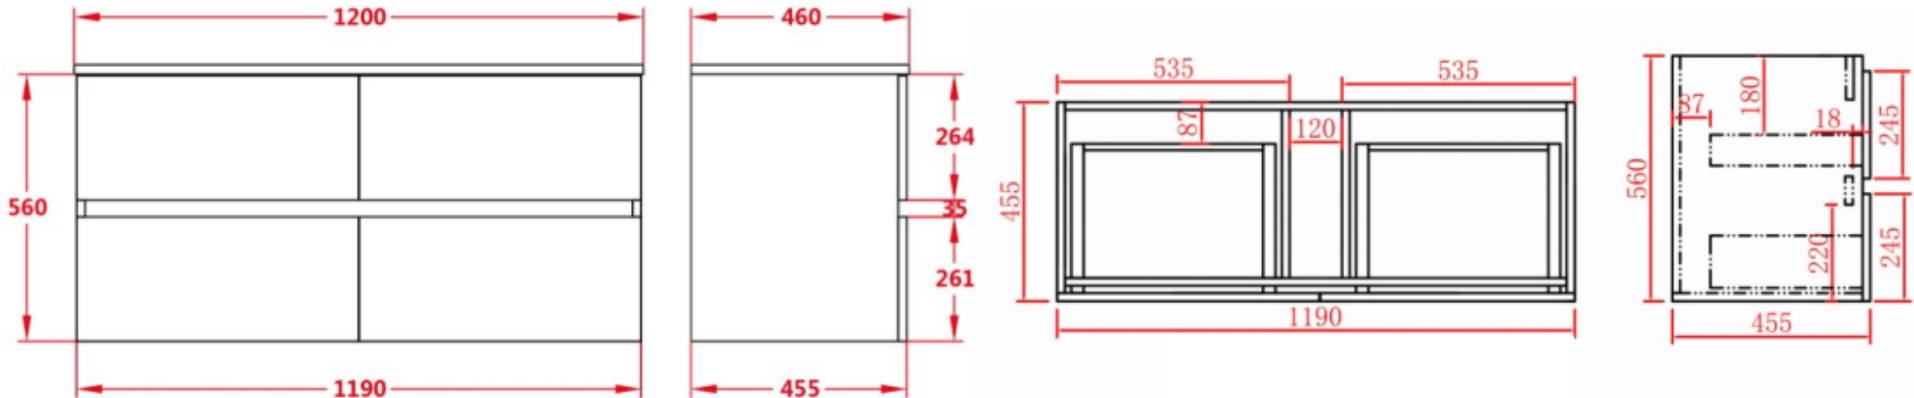

CODE:	RIVA1200WH
SIZE:	1200 x 460 x 550 mm
TYPE:	SINGLE BOWL
CONFIGURATION:	ALL DRAWER

JNK

BATHROOM, PLUMBING
& KITCHEN SUPPLIES

NB: Drawings are not to scale—they are to assist only. All measurements are nominal and are subject to change.