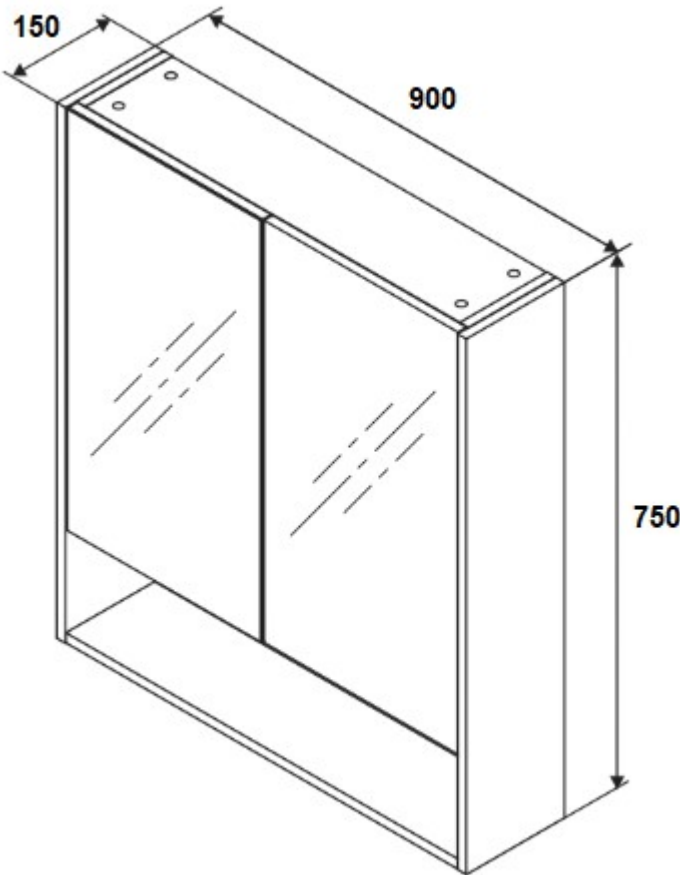

CODE:	RIVA-SV900
SIZE:	900 x 750 x 155 mm
TYPE:	SHAVING CABINET
CONFIGURATION:	2 DOORS

JNK

BATHROOM, PLUMBING
& KITCHEN SUPPLIES

NB: Drawings are not to scale—they are to assist only. All measurements are nominal and are subject to change.