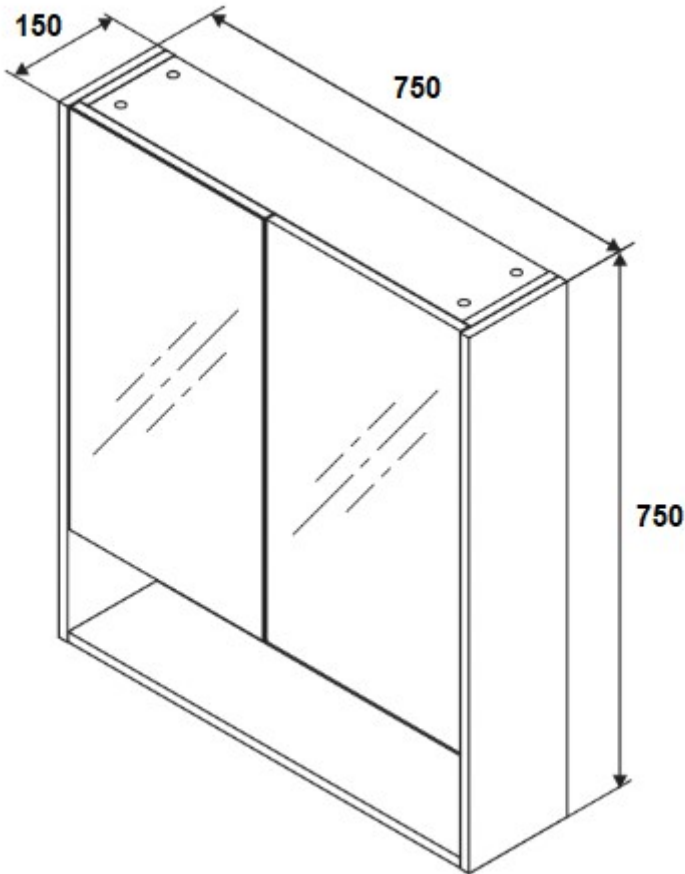

CODE:	RIVA-SV750
SIZE:	750 x 750 x 155 mm
TYPE:	SHAVING CABINET
CONFIGURATION:	2 DOORS

**JNK**

BATHROOM, PLUMBING  
& KITCHEN SUPPLIES

NB: Drawings are not to scale—they are to assist only. All measurements are nominal and are subject to change.