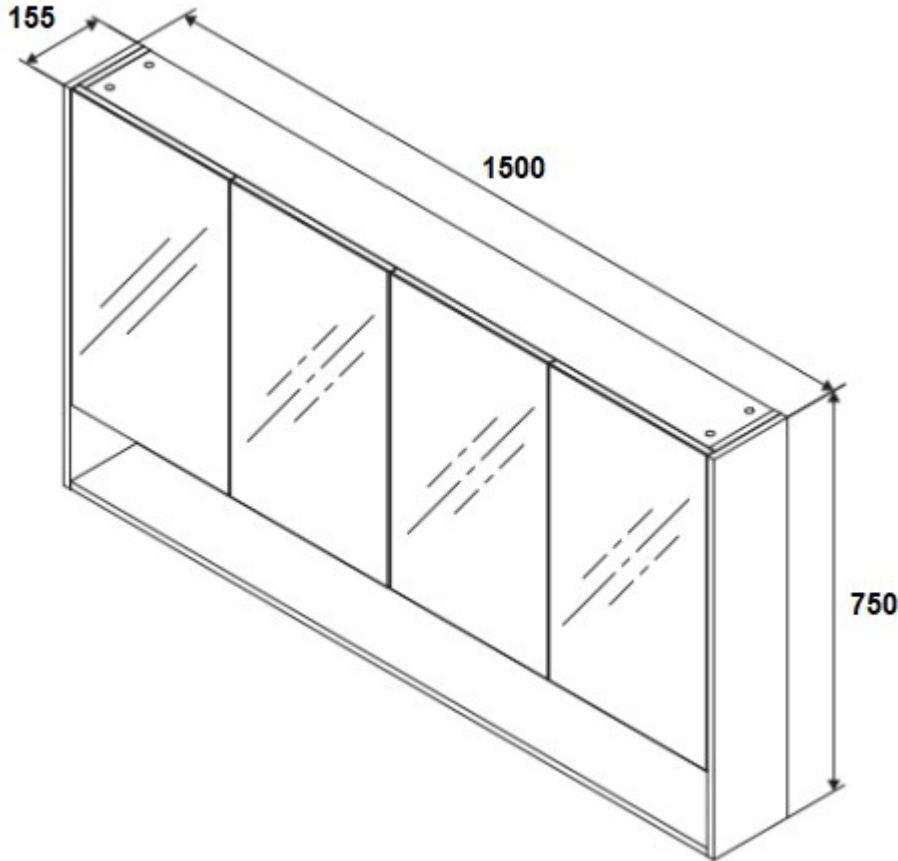

CODE:	RIVA-SV1500
SIZE:	1500 x 750 x 155 mm
TYPE:	SHAVING CABINET
CONFIGURATION:	4 DOORS

JNK

BATHROOM, PLUMBING
& KITCHEN SUPPLIES

NB: Drawings are not to scale—they are to assist only. All measurements are nominal and are subject to change.