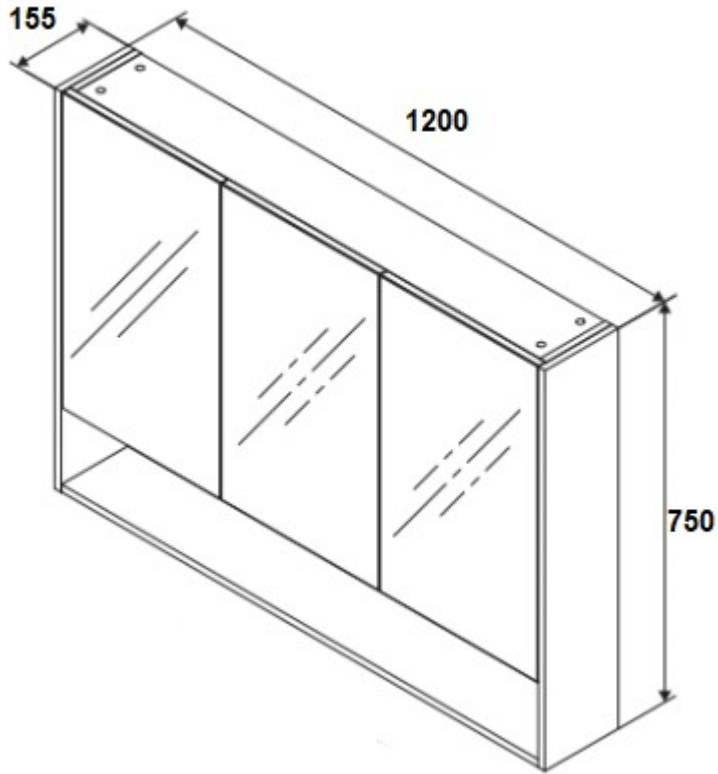

CODE:	RIVA-SV1200
SIZE:	1200 x 750 x 155 mm
TYPE:	SHAVING CABINET
CONFIGURATION:	3 DOORS

JNK

BATHROOM, PLUMBING
& KITCHEN SUPPLIES

NB: Drawings are not to scale—they are to assist only. All measurements are nominal and are subject to change.