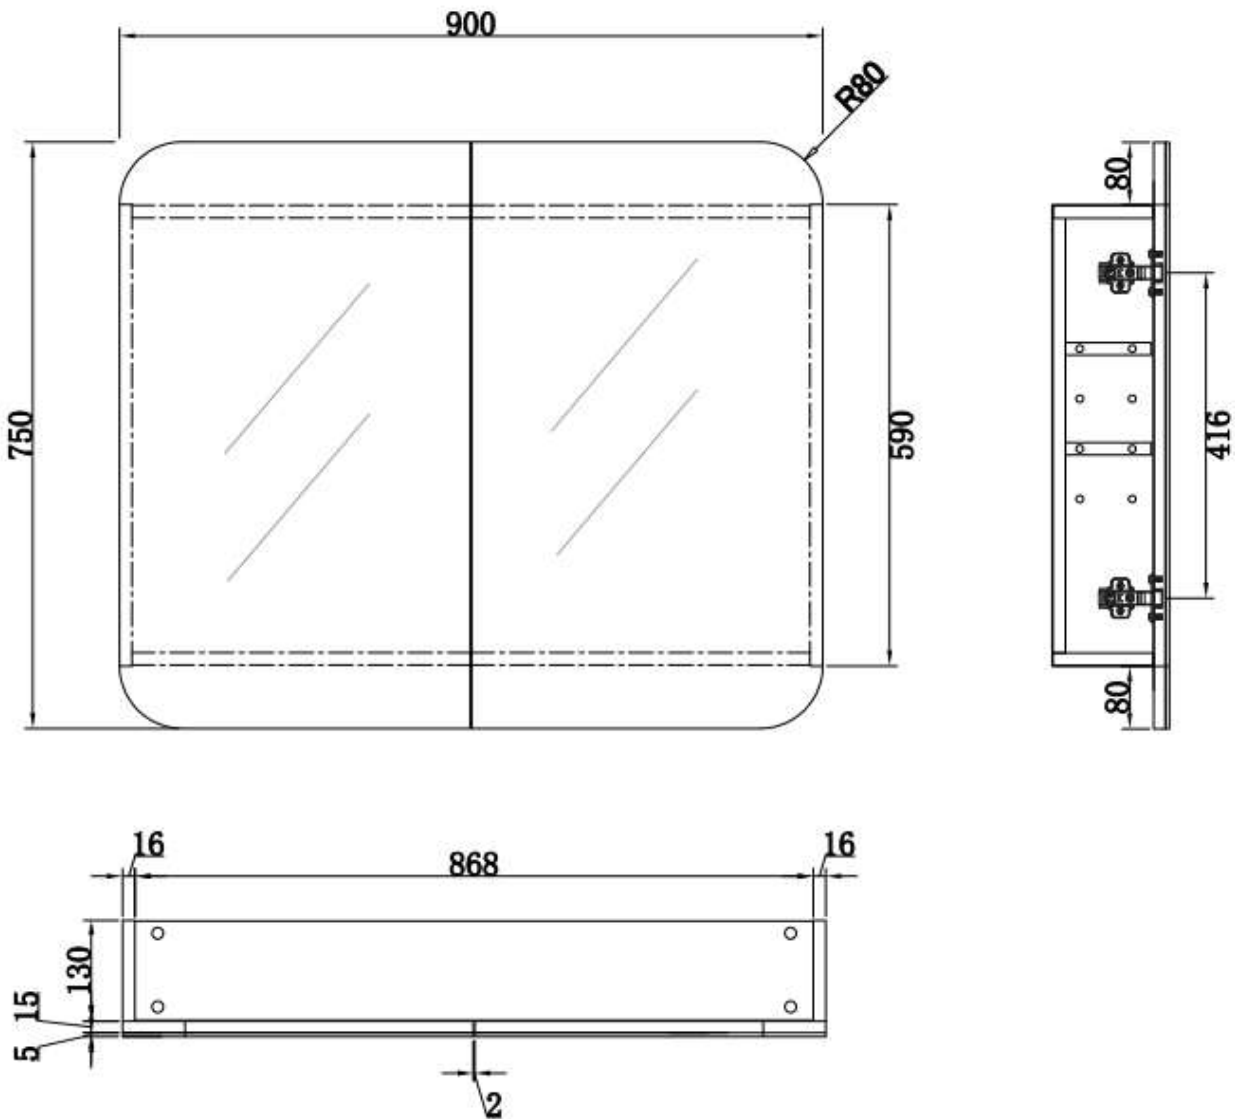

CABINET SIZE	COLOR	PRODUCT CODE	R.R.P
900X750X150MM	MATTE WHITE	REC9075MW	\$695

## DESCRIPTION

- Unique Rectangle design shaving cabinet
- 150mm overall depth with 130mm carcass.
- Slim design allows it to be recessed into wall
- Soft-close door with full swing hinges
- Matte White Polyurethane finish
- Internal magnified mirror
- Copper free mirror

## REC 900X750X150MM

Prices include GST. All measurements are in millimeters and subject to change without notice. For products, please allow +/- 10mm tolerance for manufacturing variance.