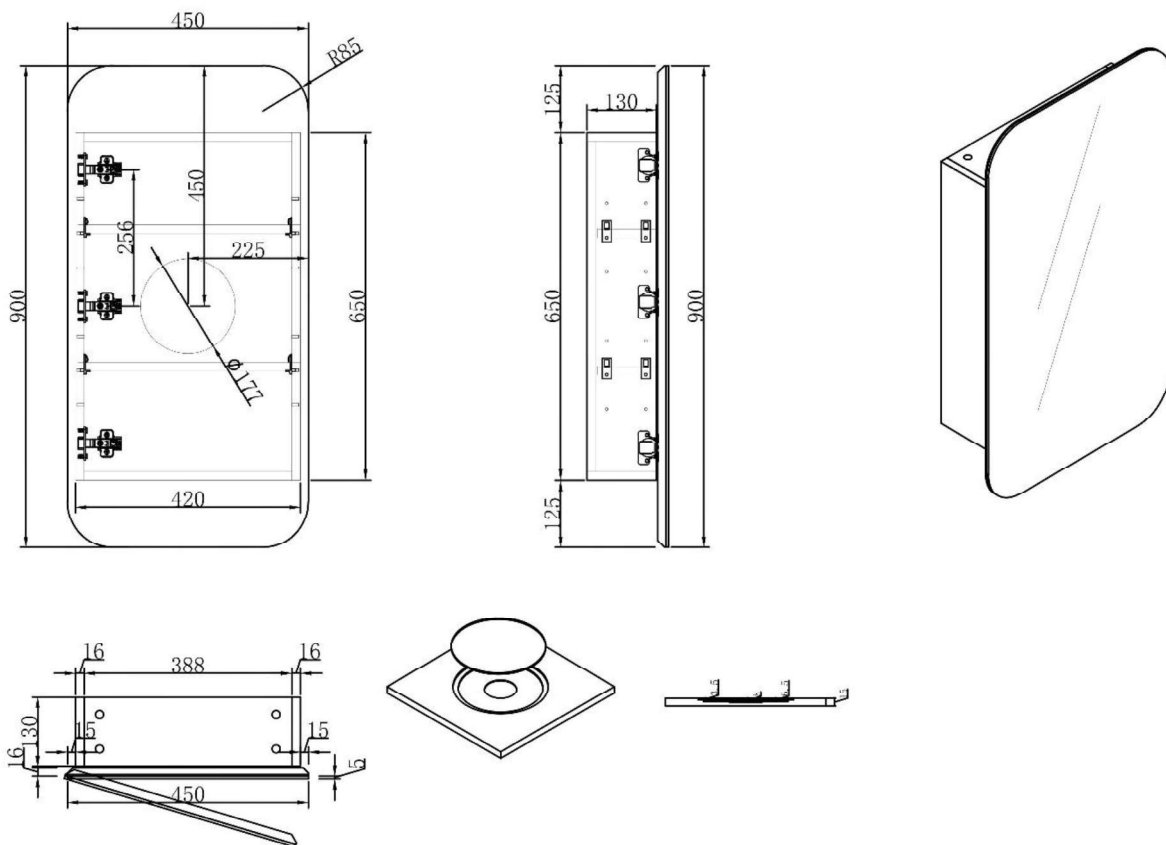

CABINET SIZE	COLOR	PRODUCT CODE	R.R.P
450X900X150MM	MATTE WHITE	REC9045MW	\$445
450X900X150MM	MATTE BLACK	REC9045B	\$495

## DESCRIPTION

- Unique Rectangle design shaving cabinet
- 150mm overall depth with 130mm carcass.
- Slim design allows it to be recessed into wall
- Soft-close door with full swing hinges
- Available in Matte White & Black
- Polyurethane finish
- Internal magnified mirror
- Copper free mirror

## REC 450X900X150MM

Prices include GST. All measurements are in millimeters and subject to change without notice. For products, please allow +/- 10mm tolerance for manufacturing variance.