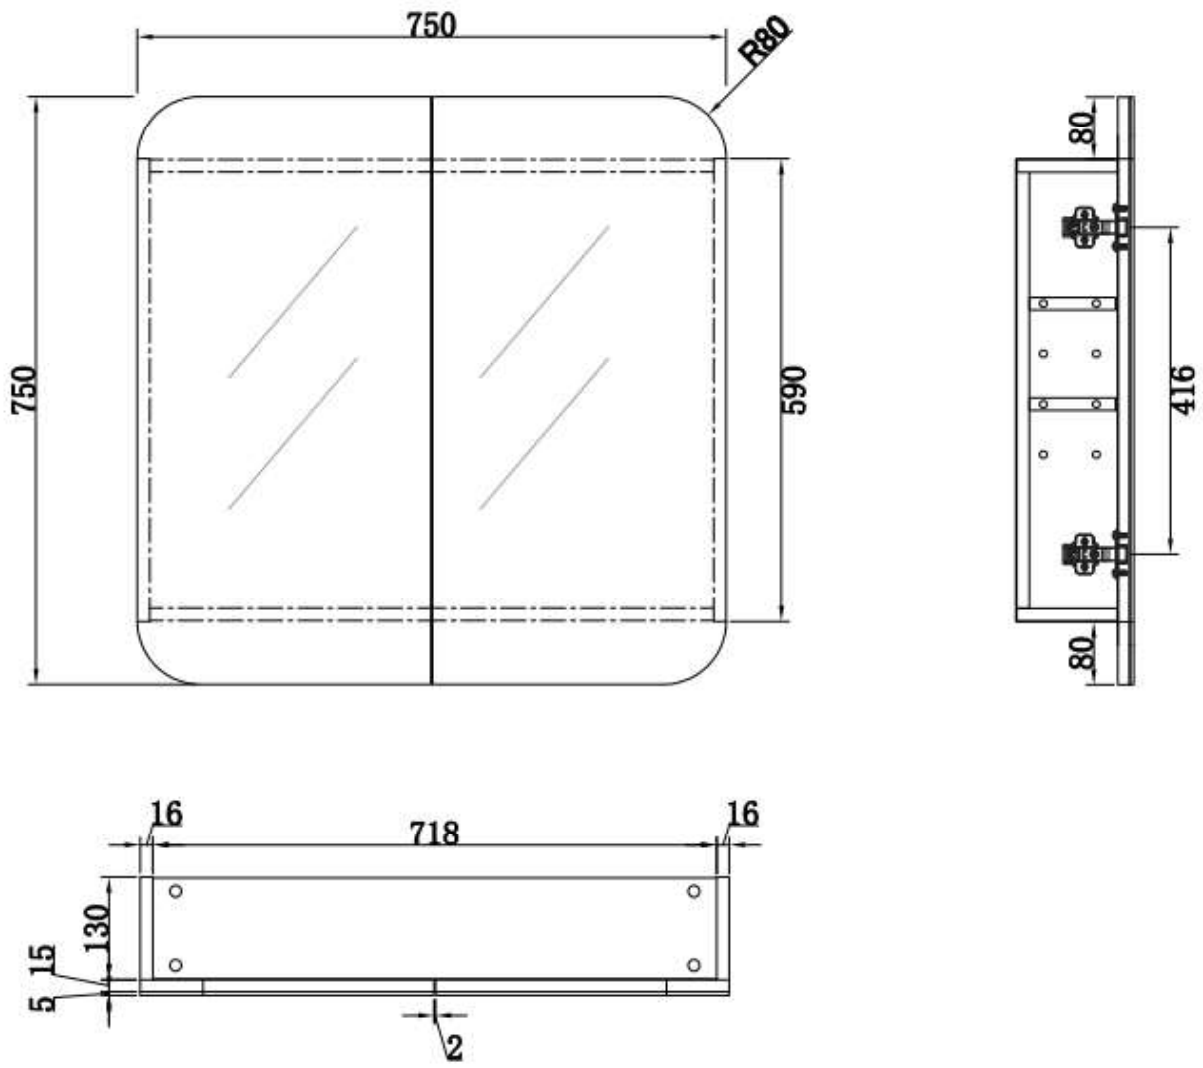

CABINET SIZE	COLOR	PRODUCT CODE	R.R.P
750X750X150MM	MATTE WHITE	REC7575MW	\$650

DESCRIPTION

- Unique Rectangle design shaving cabinet
- 150mm overall depth with 130mm carcass.
- Slim design allows it to be recessed into wall
- Soft-close door with full swing hinges
- Matte White Polyurethane finish
- Internal magnified mirror
- Copper free mirror

REC 750X750X150MM

Prices include GST. All measurements are in millimeters and subject to change without notice. For products, please allow +/- 10mm tolerance for manufacturing variance.