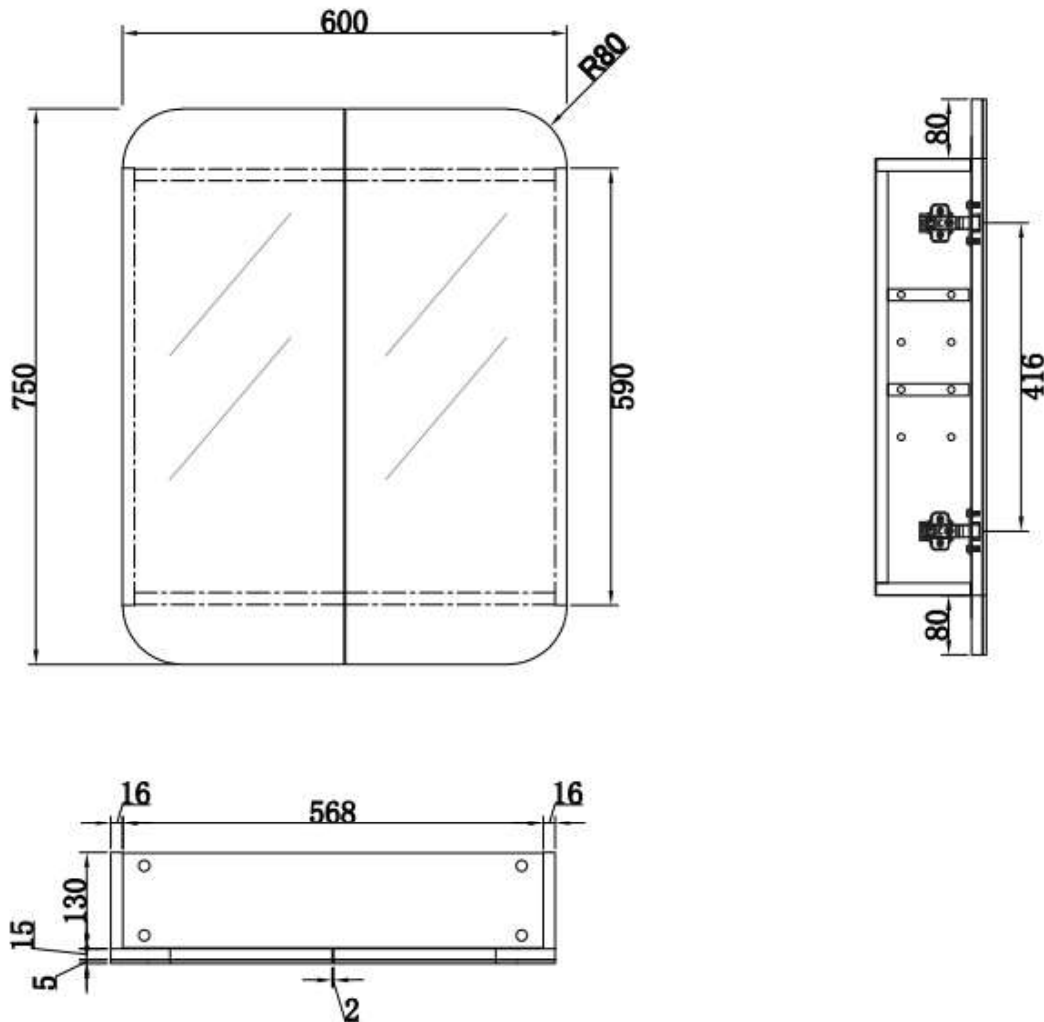

CABINET SIZE	COLOR	PRODUCT CODE	R.R.P
600X750X150MM	MATTE WHITE	REC6075MW	\$595

## DESCRIPTION

- Unique Rectangle design shaving cabinet
- 150mm overall depth with 130mm carcass.
- Slim design allows it to be recessed into wall
- Soft-close door with full swing hinges
- Matte White Polyurethane finish
- Internal magnified mirror
- Copper free mirror

## REC 600X750X150MM

Prices include GST. All measurements are in millimeters and subject to change without notice. For products, please allow +/- 10mm tolerance for manufacturing variance.