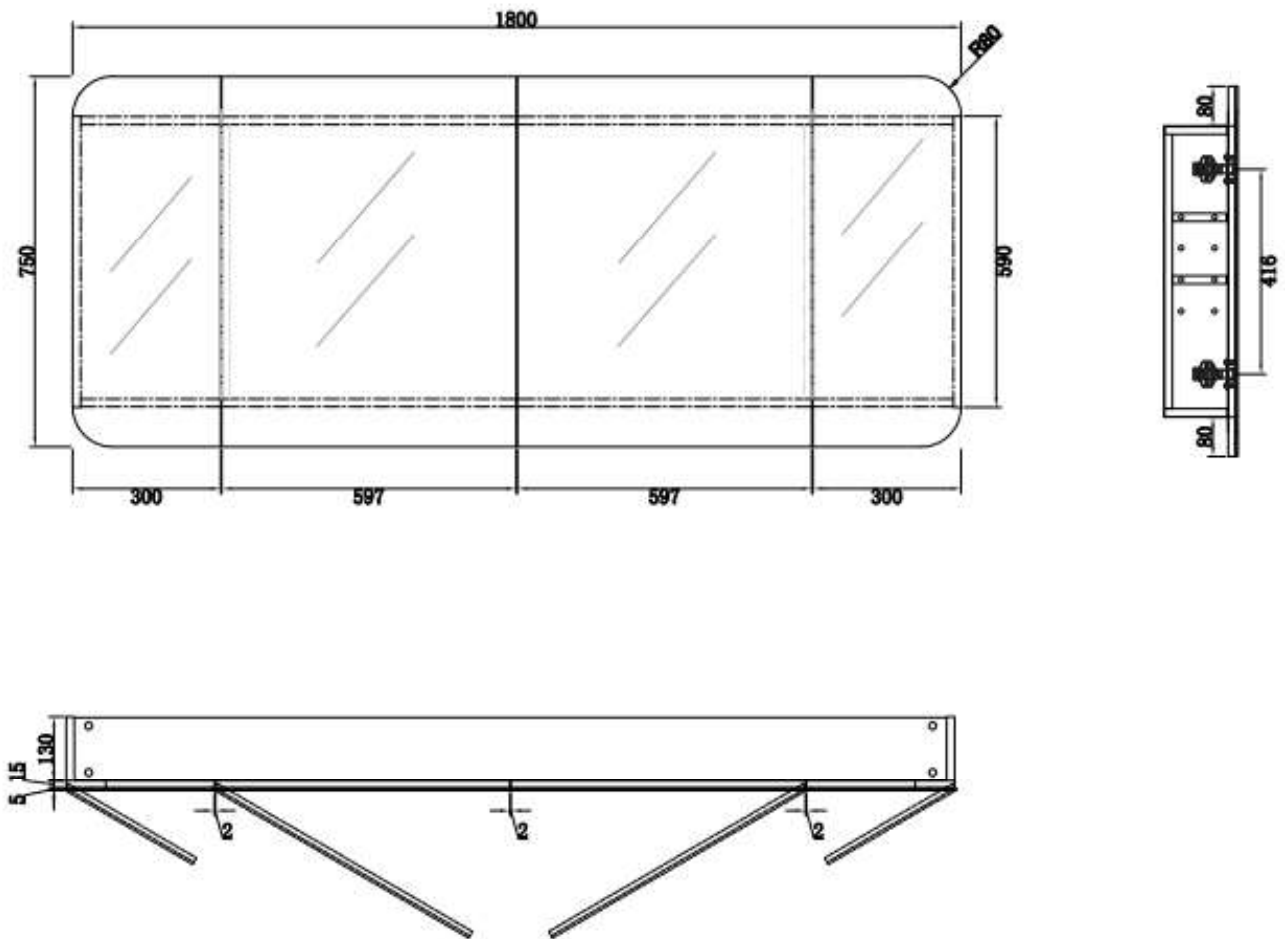

CABINET SIZE	COLOR	PRODUCT CODE	R.R.P
1800X750X150MM	MATTE WHITE	REC1875MW	\$1450

DESCRIPTION

- Unique Rectangle design shaving cabinet
- 150mm overall depth with 130mm carcass.
- Slim design allows it to be recessed into wall
- Soft-close door with full swing hinges
- Matte White Polyurethane finish
- Internal magnified mirror
- Copper free mirror

REC 1800X750X150MM

Prices include GST. All measurements are in millimeters and subject to change without notice. For products, please allow +/- 10mm tolerance for manufacturing variance.