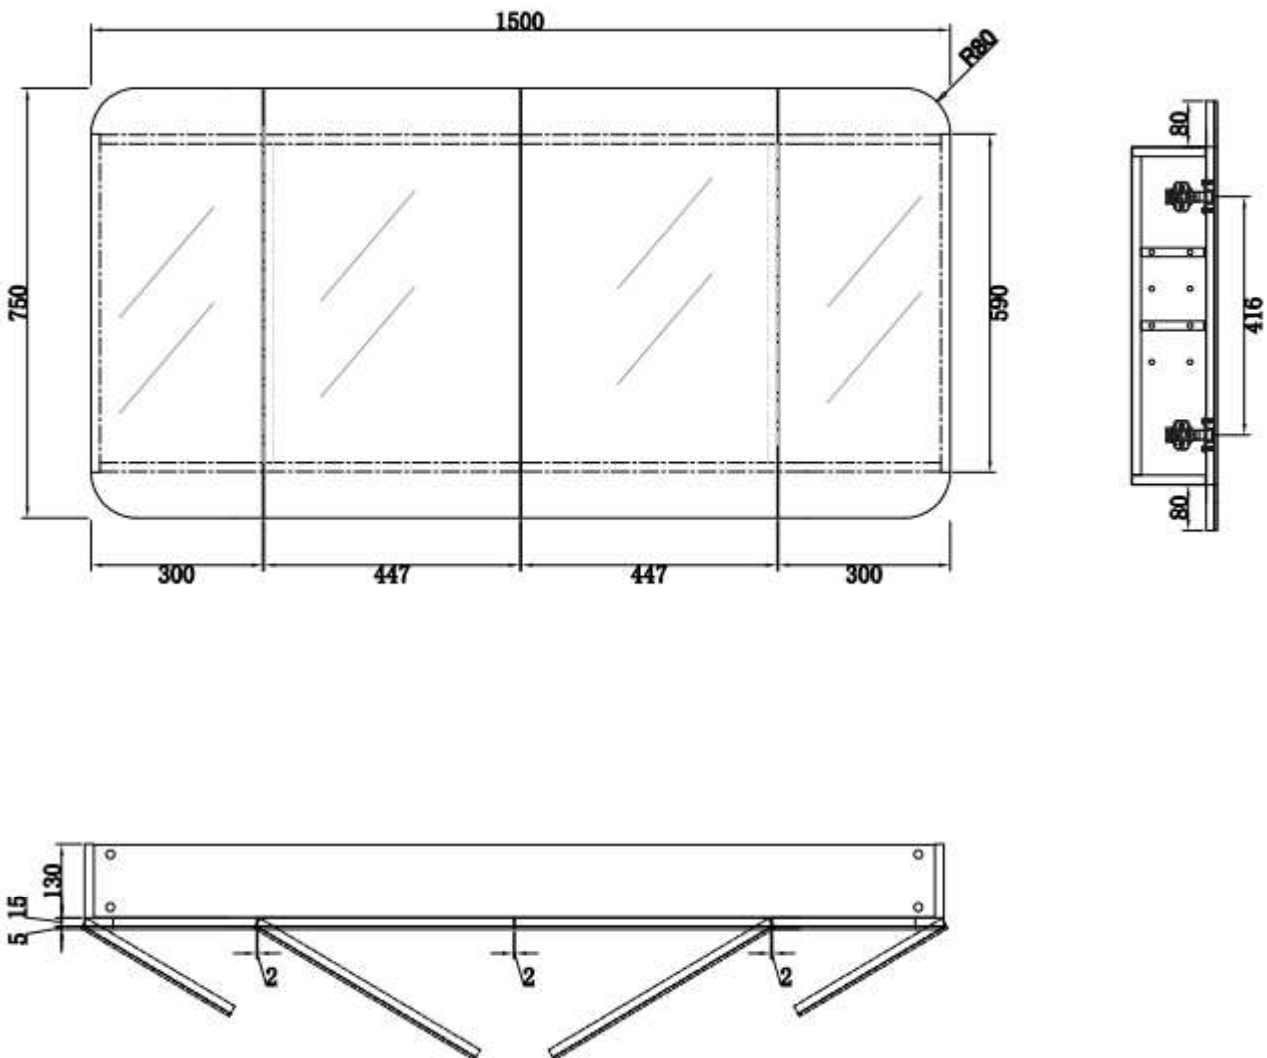

CABINET SIZE	COLOR	PRODUCT CODE	R.R.P
1500X750X150MM	MATTE WHITE	REC1575MW	\$1255

## DESCRIPTION

- Unique Rectangle design shaving cabinet
- 150mm overall depth with 130mm carcass.
- Slim design allows it to be recessed into wall
- Soft-close door with full swing hinges
- Matte White Polyurethane finish
- Internal magnified mirror
- Copper free mirror

## REC 1500X750X150MM

Prices include GST. All measurements are in millimeters and subject to change without notice. For products, please allow +/- 10mm tolerance for manufacturing variance.