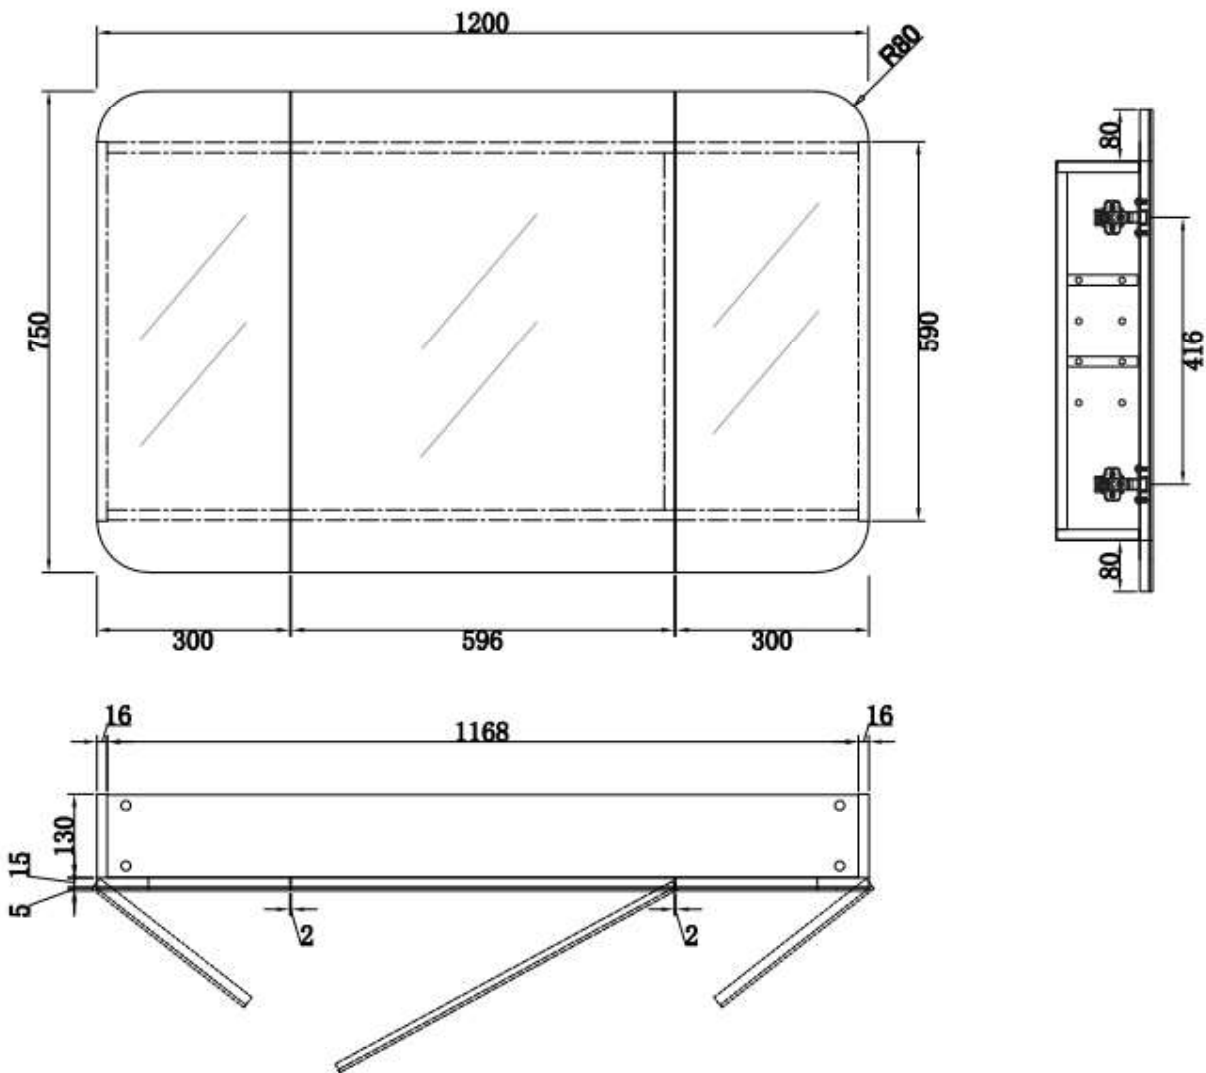

CABINET SIZE	COLOR	PRODUCT CODE	R.R.P
1200X750X150MM	MATTE WHITE	REC1275MW	\$985

## DESCRIPTION

- Unique Rectangle design shaving cabinet
- 150mm overall depth with 130mm carcass.
- Slim design allows it to be recessed into wall
- Soft-close door with full swing hinges
- Matte White Polyurethane finish
- Internal magnified mirror
- Copper free mirror

## REC 1200X750X150MM

Prices include GST. All measurements are in millimeters and subject to change without notice. For products, please allow +/- 10mm tolerance for manufacturing variance.