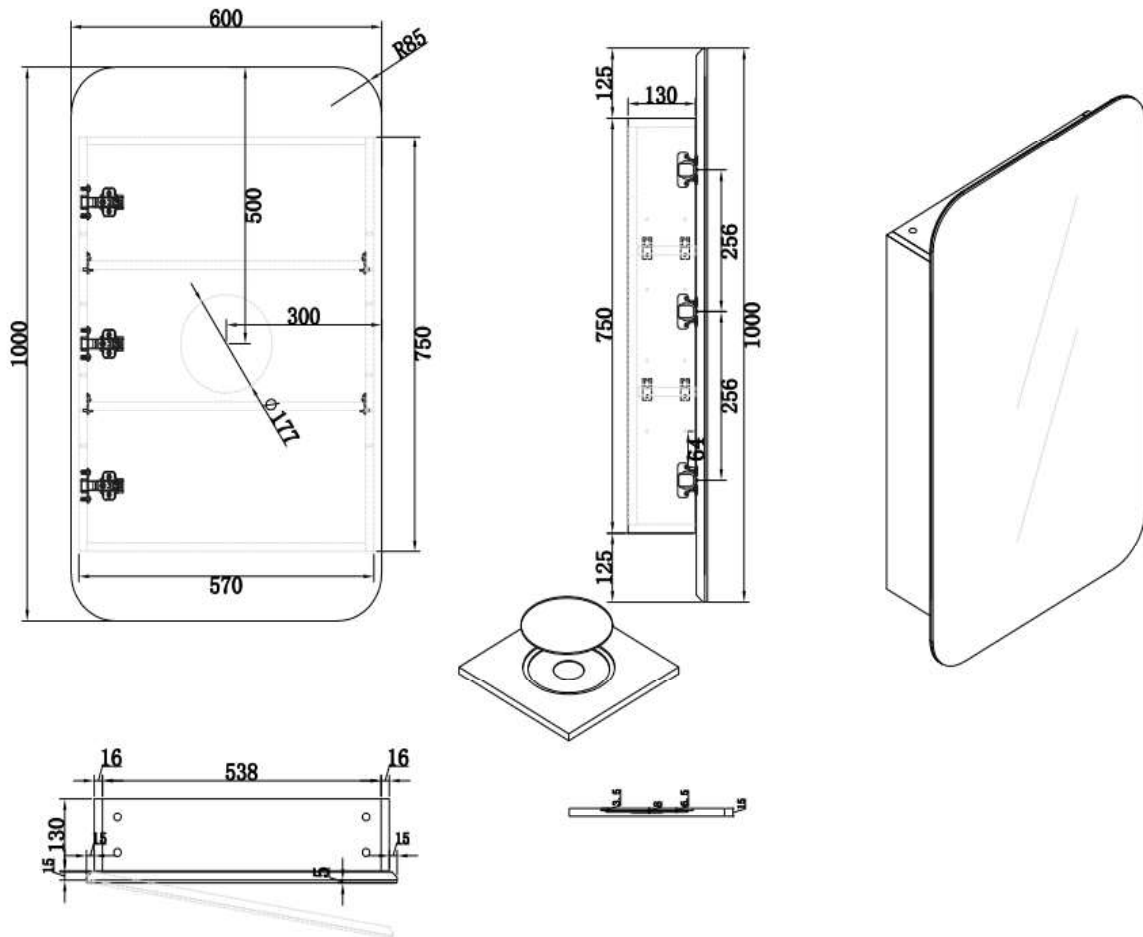

| CABINET SIZE | COLOR | PRODUCT CODE | R.R.P |
|----------------|-------------|--------------|-------|
| 600X1000X150MM | MATTE WHITE | REC10060MW | \$595 |

DESCRIPTION

- Unique Rectangle design shaving cabinet
- 150mm overall depth with 130mm carcass.
- Slim design allows it to be recessed into wall
- Soft-close door with full swing hinges
- Matte White Polyurethane finish
- Internal magnified mirror
- Copper free mirror

REC 600X1000X150MM

Prices include GST. All measurements are in millimeters and subject to change without notice. For products, please allow +/- 10mm tolerance for manufacturing variance.