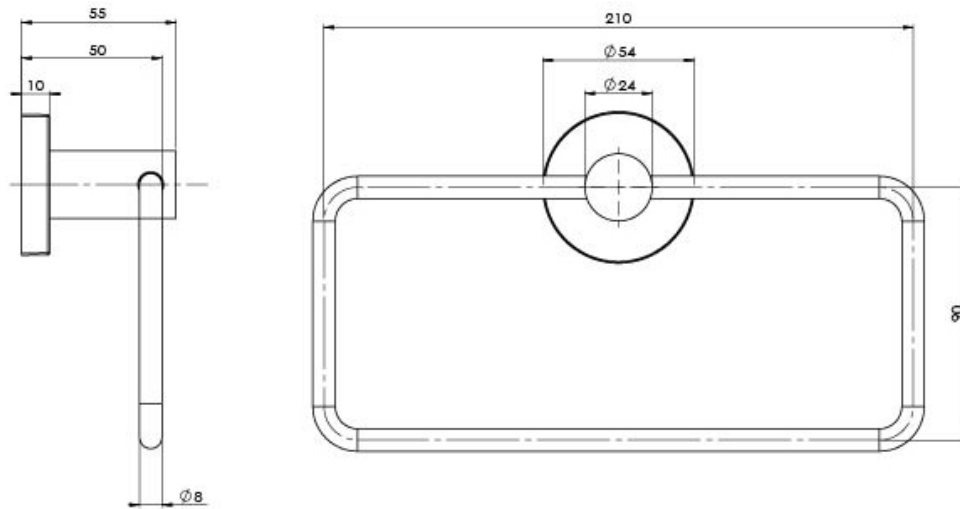

RADII

RADII HAND TOWEL HOLDER ROUND PLATE

SPECIFICATIONS

AVAILABLE IN

RA893 CHR
Chrome

RA893 BN
Brushed
Nickel

RA893 GM
Gun Metal

RA893 MB
Matte Black