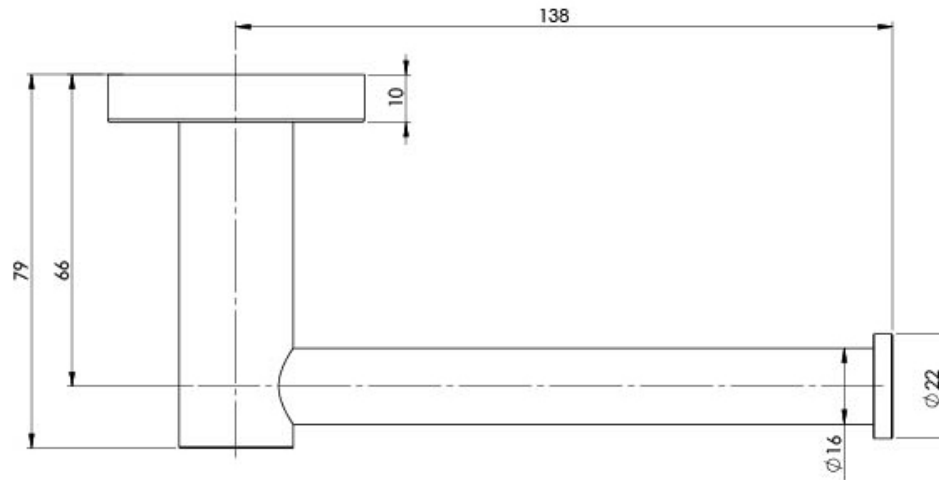

RADII

RADII TOILET ROLL HOLDER ROUND PLATE

SPECIFICATIONS

AVAILABLE IN

RA892 CHR
Chrome

RA892 BN
Brushed
Nickel

RA892 GM
Gun Metal

RA892 MB
Matte Black