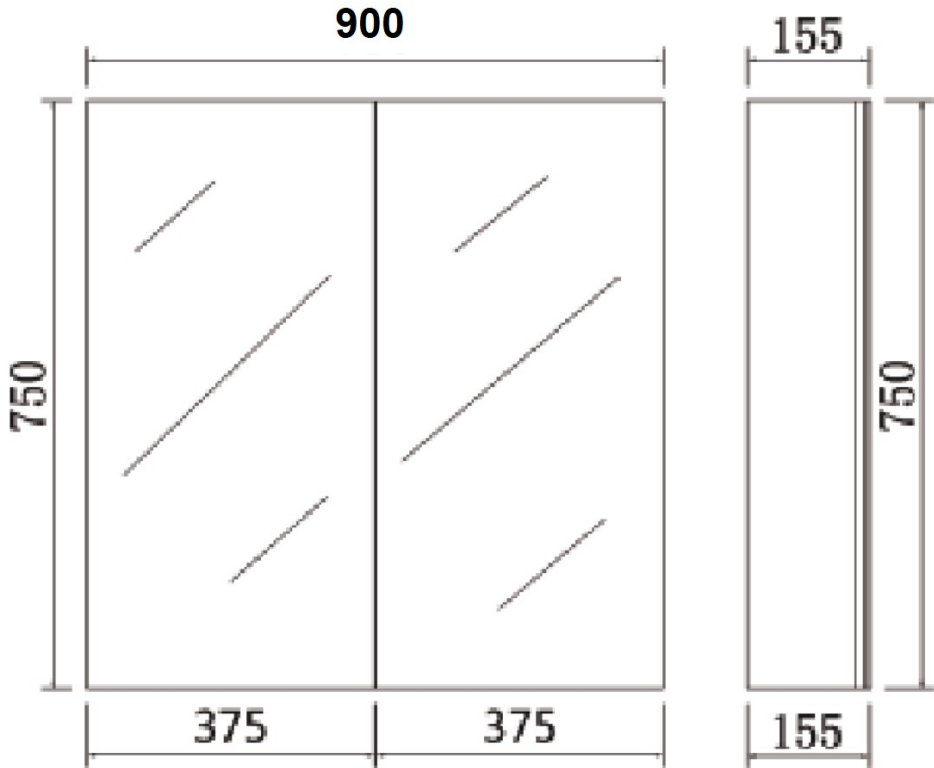

CODE:	PPSV900
SIZE:	900W x 750H X 155D mm
TYPE:	PVC Pencil Edge Shaving Cabinet
OTHER:	Copper Free Mirror

JNK

BATHROOM, PLUMBING
& KITCHEN SUPPLIES

NB: Drawings are not to scale—they are to assist only. All measurements are nominal and are subject to change.