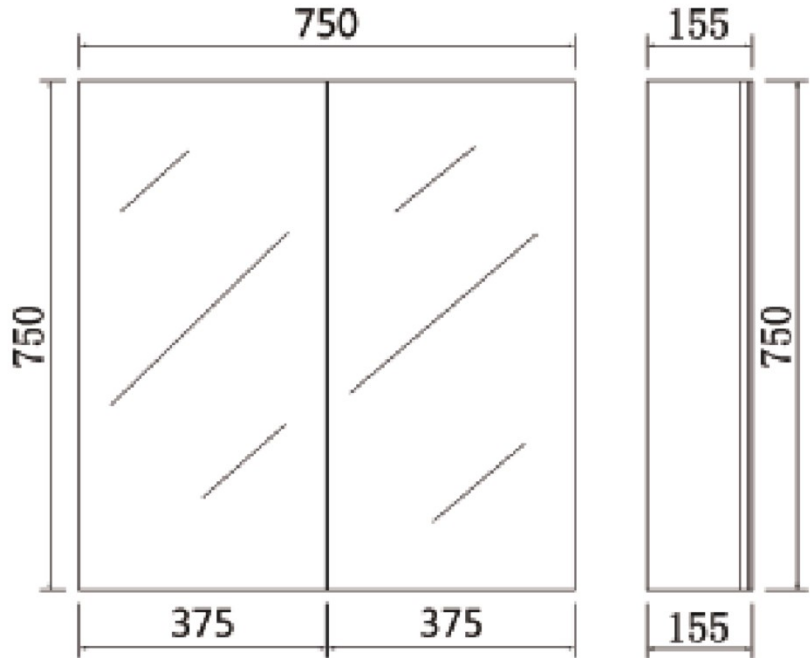

CODE:	PPSV750
SIZE:	750W x 750H X 155D mm
TYPE:	PVC Pencil Edge Shaving Cabinet
OTHER:	Copper Free Mirror

JNK

BATHROOM, PLUMBING
& KITCHEN SUPPLIES

NB: Drawings are not to scale—they are to assist only. All measurements are nominal and are subject to change.