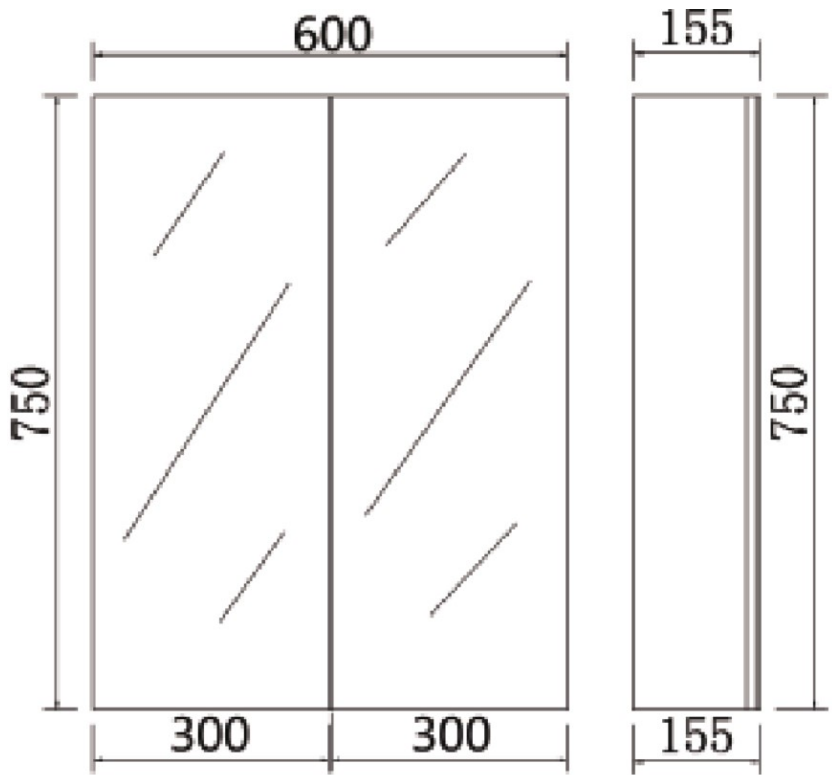

CODE:	PPSV600
SIZE:	600W x 750H X 155D mm
TYPE:	PVC Pencil Edge Shaving Cabinet
OTHER:	Copper Free Mirror

JNK

BATHROOM, PLUMBING
& KITCHEN SUPPLIES

NB: Drawings are not to scale—they are to assist only. All measurements are nominal and are subject to change.