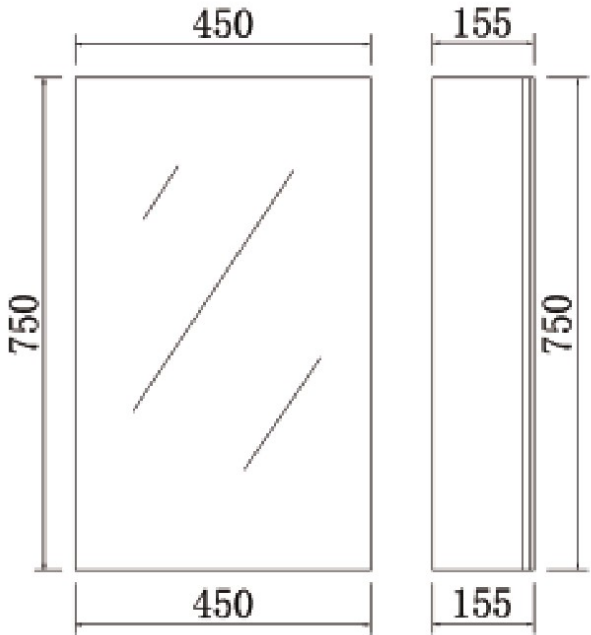

CODE:	PPSV450
SIZE:	W: 450MM x H: 750mm x D: 155mm
TYPE:	SHAVING CABINET
CONFIGURATION:	SINGLE DOOR

JNK

BATHROOM, PLUMBING
& KITCHEN SUPPLIES

NB: Drawings are not to scale—they are to assist only. All measurements are nominal and are subject to change.