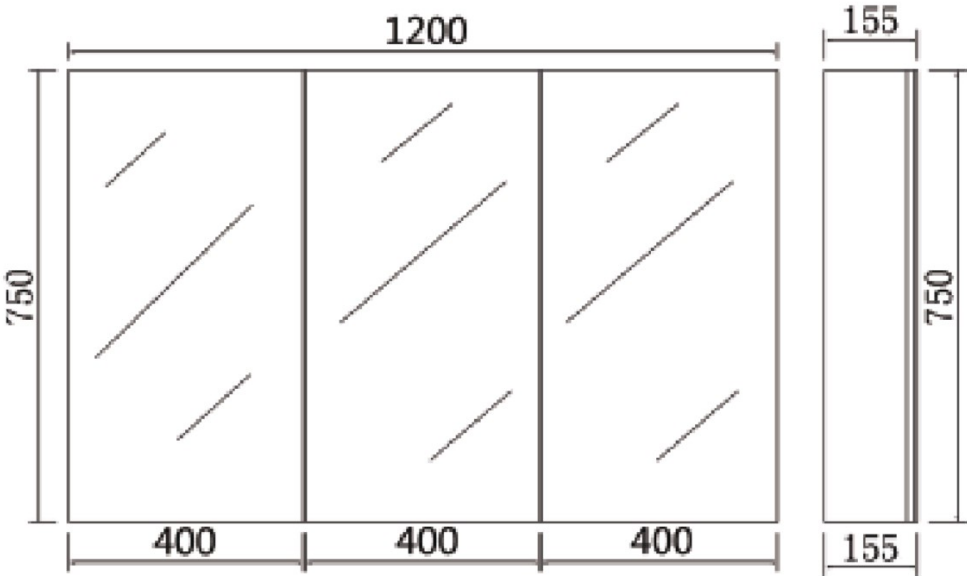

CODE:	PPSV1200
SIZE:	1200W x 750H X 155D mm
TYPE:	PVC Pencil Edge Shaving Cabinet
OTHER:	Copper Free Mirror

JNK

BATHROOM, PLUMBING
& KITCHEN SUPPLIES

NB: Drawings are not to scale—they are to assist only. All measurements are nominal and are subject to change.