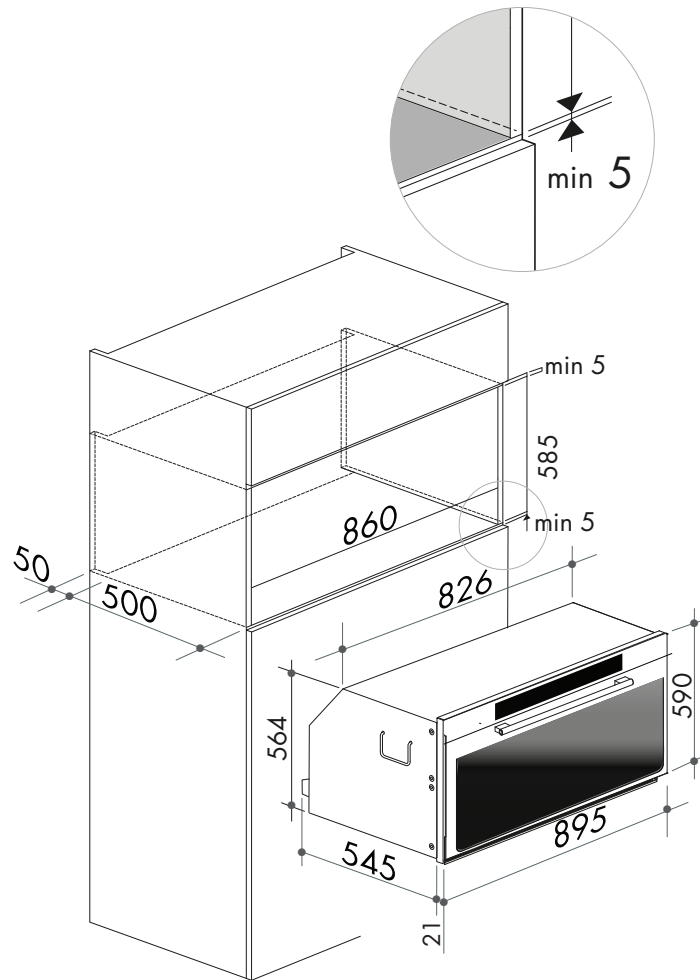

#### CAPACITY & INTERIOR

- Oven cavity size (cm): 74.8w x 40d x 33.7h (in addition, the top of the cavity includes a 3.8cm heat diffuser)
- 5 cooking levels
- Dark / black tinted glass on door exterior

#### TECHNICAL INFORMATION

- 3.5kW/hr total electrical consumption
- 15 amp electrical connection, hard connection
- Size: 895W x 590H x 566D

### Oven

**EAN code: TBC (ILO994BV)**

Product Size: 895W x 590H x 545D + 21 fascia mm

Total Electrical Load: 3.5kw/h

88cm power cord

NB: drawings are not to scale —  
they are to be used as a guide only