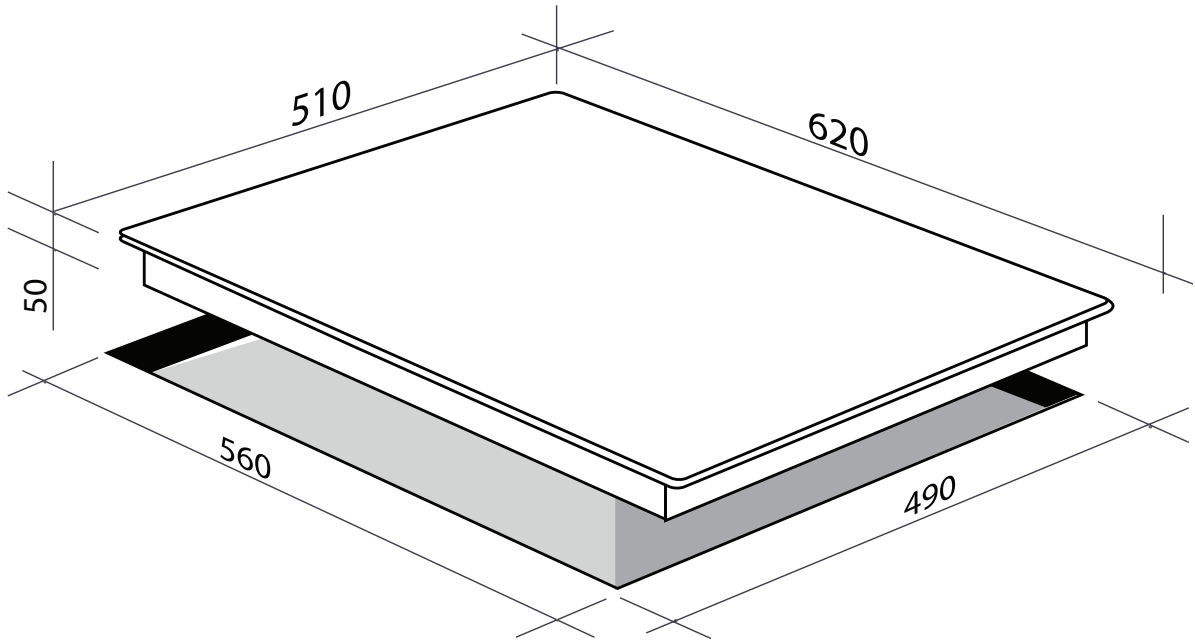

ILGP64BV 60CM BUILT-IN GAS COOKTOP

i Cooktop
EAN code: 9341584033819 (ILGP64BV)
 Product Size: 620W x 510D x 50H
 Cutout Size: CUTOUT: 560W x 490D

NB: drawings are not to scale — they are to be used as a guide only