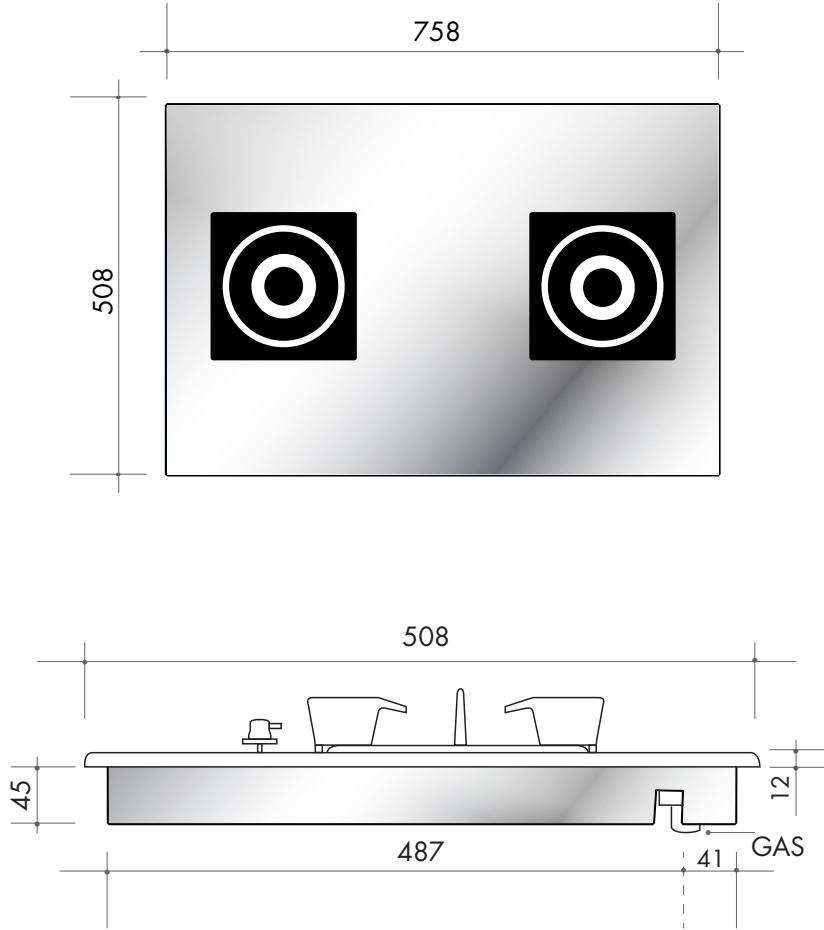

Standard Option - Cooktop Colour

Stainless Steel

ILVE COMMERCIAL

MULTI-RESIDENTIAL & HOME BUILDER PRODUCT RANGE

ILAS762X 76CM TWIN WOK GAS COOKTOP

Cooktop
EAN code: 9341584032652 (ILAS762X)
 Product Size: 758W x 508D x 45H + 12mm work surface
 Cutout Size: 750W x 490D