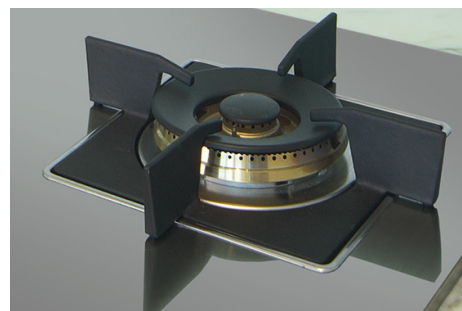

ILVE COMMERCIAL

MULTI-RESIDENTIAL & HOME BUILDER PRODUCT RANGE

ILAS762X 76CM TWIN WOK GAS COOKTOP

ILAS 762X 76CM TWIN WOK GAS COOKTOP

FINISH

- Single piece stainless steel

PERFORMANCE

- Highly efficient brass burners
- Dual control WOK with inner flame able to operate separately
- Triple ring solid brass Infinity WOK burner with dual regulator for inner and outer flame
- WOK output 5.0 kW/h each burner
- Inner flame isolation option for low heat cooking

FEATURES

- Single piece stainless steel
- Minimalist design trivets
- Single handed electronic ignition
- Designed and purpose built specifically for Asian style cooking
- Front centre controls
- Easy clean removable burners and supports

SAFETY

- Flame failure device fitted to each burner

POWER

- Standard 10 AMP plug in power supply

ACCESSORIES

- Cast iron adaptor for WOK

TECHNICAL INFORMATION

- 10 amp electrical connection, plug & lead supplied
- ULPG adaptable

Standard Option - Cooktop Colour

Stainless Steel

ILVE COMMERCIAL

MULTI-RESIDENTIAL & HOME BUILDER PRODUCT RANGE

ILAS762X 76CM TWIN WOK GAS COOKTOP

Cooktop
EAN code: 9341584032652 (ILAS762X)
 Product Size: 758W x 508D x 45H + 12mm work surface
 Cutout Size: 750W x 490D