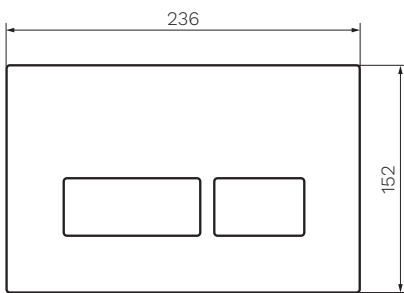

## Blade Push Panel

**Product Code: PA23X**

(see colour codes below)

The Blade push panel comes in a variety of finishes and can be installed on the wall above the toilet pan, on a benchtop or in a niche. A quick and easy release system enables efficient servicing of the cistern components.

- Colour & Finish** — Chrome (1), Satin Chrome (2), Chrome/Satin Chrome (3), Matt Black (4), White (5), Gold (6), Satin Gold (7), Fucile (8), Brushed Nickel (0.41), Brushed Brass (0.46)
- Material** — ABS Plastic
- W x D x H** — 236 x 8 x 152mm
- Operation** — Mechanical
- Warranty** — 1 Year (Conditions Apply)