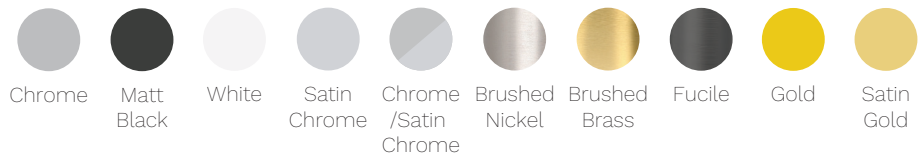

## Blade Push Panel

**Product Code: PA23X**

(see colour codes below)

The Blade push panel comes in a variety of finishes and can be installed on the wall above the toilet pan, on a benchtop or in a niche. A quick and easy release system enables efficient servicing of the cistern components.

- Colour & Finish** — Chrome (1), Satin Chrome (2), Chrome/Satin Chrome (3), Matt Black (4), White (5), Gold (6), Satin Gold (7), Fucile (8), Brushed Nickel (0.41), Brushed Brass (0.46)
- Material** — ABS Plastic
- W x D x H** — 236 x 8 x 152mm
- Operation** — Mechanical
- Warranty** — 1 Year (Conditions Apply)