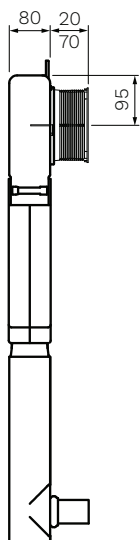

Inwall Concealed Cistern

Product Code: PA110

Suitable for use with any PARISI wall faced pan. Front actuation. Push plate access. Adjustable height. For glass or metal button or remote metal button sets refer to PA111 (pneumatic).

- Material** — High Density Polyethylene
- Operation** — Mechanical
- Dimensions** — 490 x 80 x 710-860mm
- Actuation** — Front Flush
- Water Inlet** — Top G1/2" External
- Pan Options** — Suitable with any PARISI Wall Faced Pan. Compatible with any branded pan supplied with 40mm Kee Seal, 50mm Kee Seal to be sourced independently
- Button Options** — PA221 - PA227 Tondo Push Panel, PA231 - PA237 Blade Push Panel
- WELS** — 4 STAR 4.5/3L 3.3L Average Flush
- Warranty** — 15 Years (Conditions Apply)