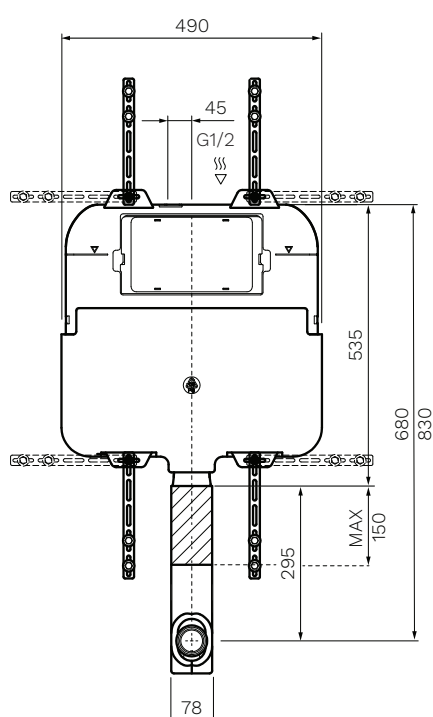

Inwall Concealed Cistern

Product Code: PA110

Suitable for use with any PARISI wall faced pan. Front actuation. Push plate access. Adjustable height. For glass or metal button or remote metal button sets refer to PA111 (pneumatic).

- Material** — High Density Polyethylene
- Operation** — Mechanical
- Dimensions** — 490 x 80 x 710-860mm
- Actuation** — Front Flush
- Water Inlet** — Top G1/2" External
- Pan Options** — Suitable with any PARISI Wall Faced Pan. Compatible with any branded pan supplied with 40mm Kee Seal, 50mm Kee Seal to be sourced independently
- Button Options** — PA221 - PA227 Tondo Push Panel, PA231 - PA237 Blade Push Panel
- WELS** — 4 STAR 4.5/3L 3.3L Average Flush
- Warranty** — 15 Years (Conditions Apply)