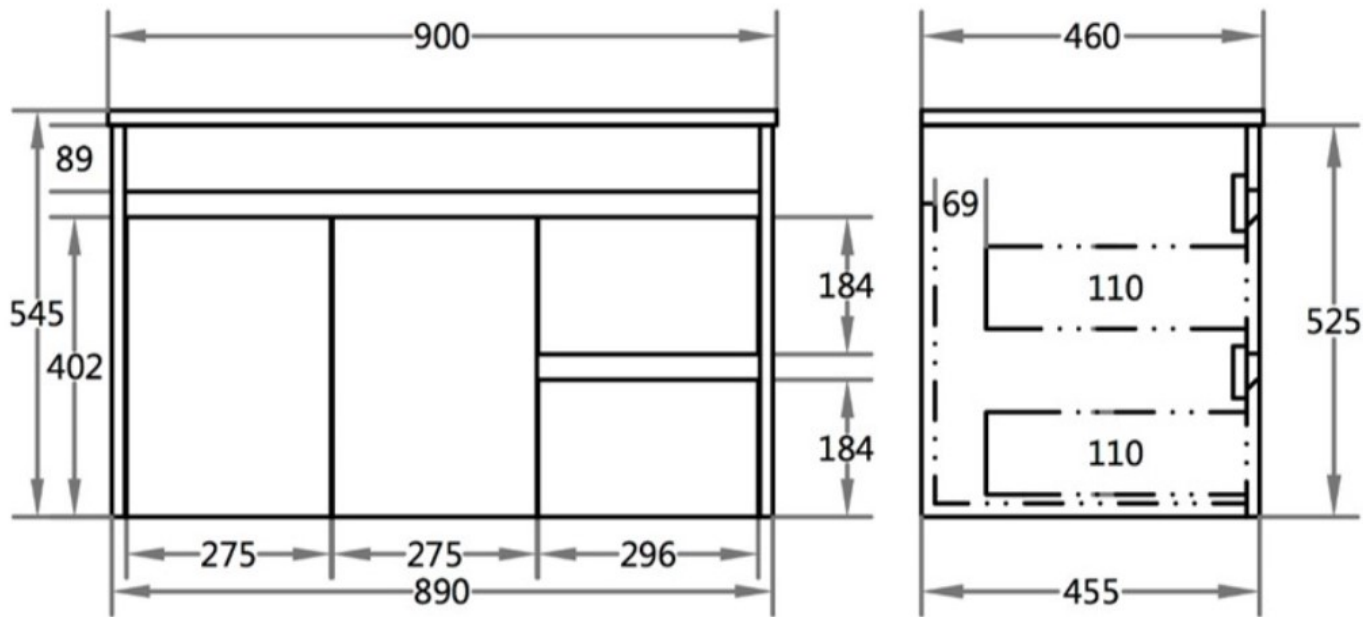

CODE:	P94RWH-CT
SIZE:	900 x 460 x 545MM
TYPE:	WALLHUNG
CONFIGURATION:	CENTRE BOWL, RIGHT HAND DRAWERS

JNK

BATHROOM, PLUMBING
& KITCHEN SUPPLIES

NB: Drawings are not to scale—they are to assist only. All measurements are nominal and are subject to change.