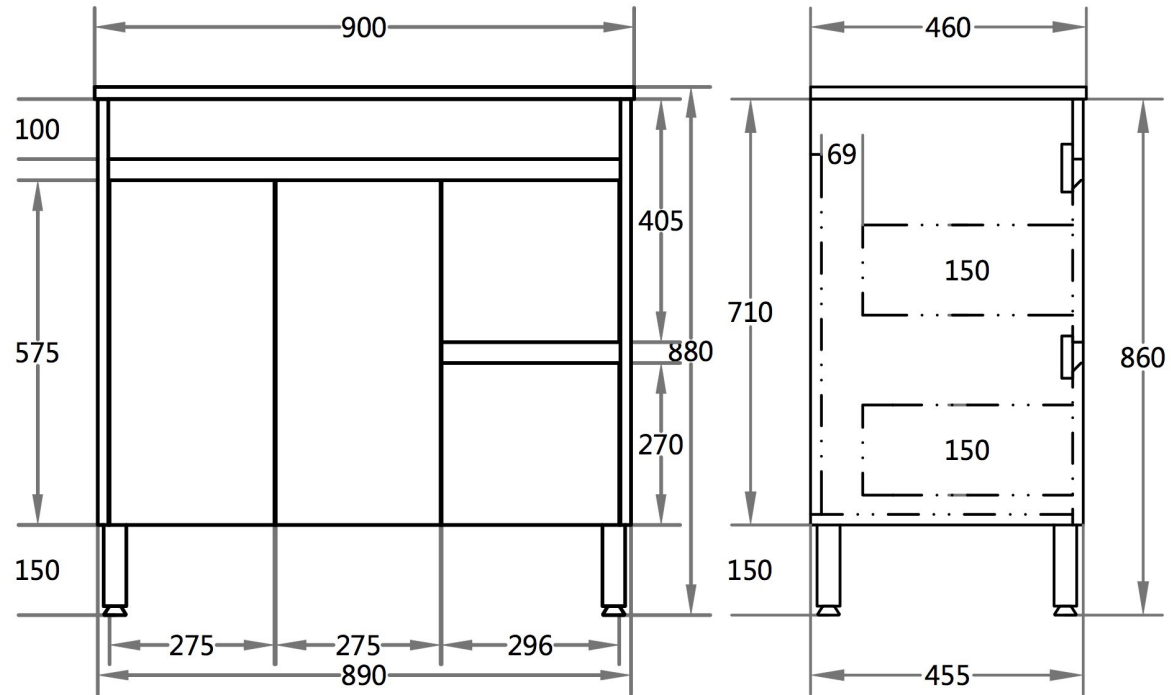

CODE:	P94RLG - CT
SIZE:	900
TYPE:	FREESTANDING
CONFIGURATION:	CENTRE BOWL ; RIGHT HAND DRAWS

NB: Drawings are not to scale—they are to assist only. All measurements are nominal and are subject to change.