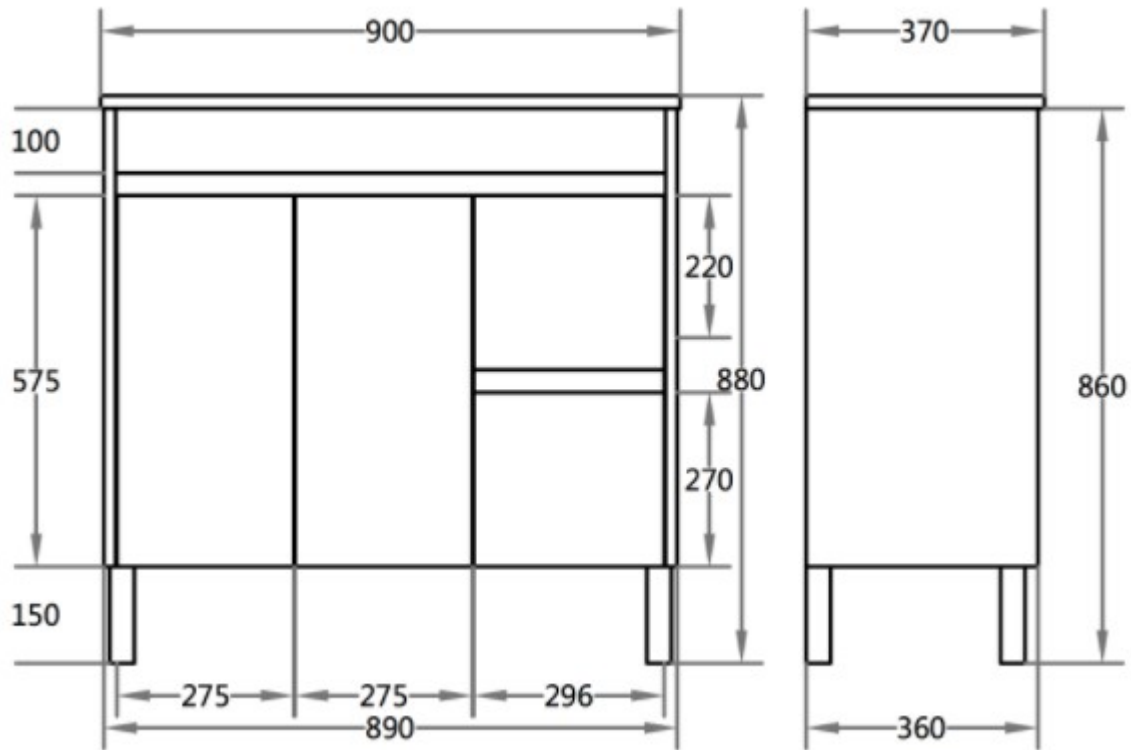

CODE:	P93RLG-CT
SIZE:	900 x 365 x 880MM
TYPE:	FREESTANDING
CONFIGURATION:	CENTRE BOWL, RIGHT HAND DRAWERS

JNK | BATHROOM, PLUMBING
& KITCHEN SUPPLIES

NB: Drawings are not to scale—they are to assist only. All measurements are nominal and are subject to change.