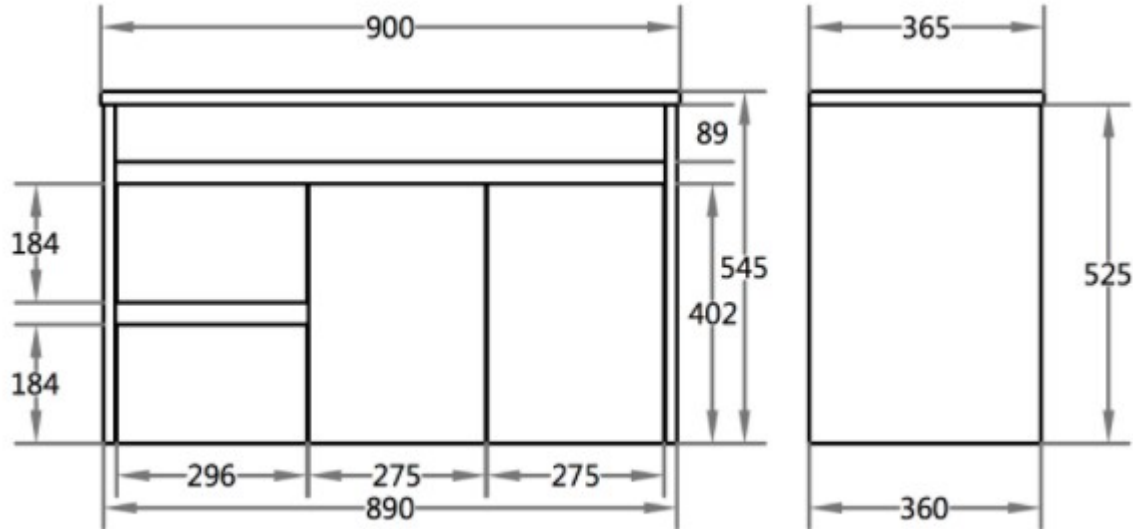

CODE:	P93LWH-CT
SIZE:	900 x 365 x 545MM
TYPE:	WALLHUNG
CONFIGURATION:	CENTRE BOWL, LEFT HAND DRAWERS

**JNK**

BATHROOM, PLUMBING  
& KITCHEN SUPPLIES

NB: Drawings are not to scale—they are to assist only. All measurements are nominal and are subject to change.