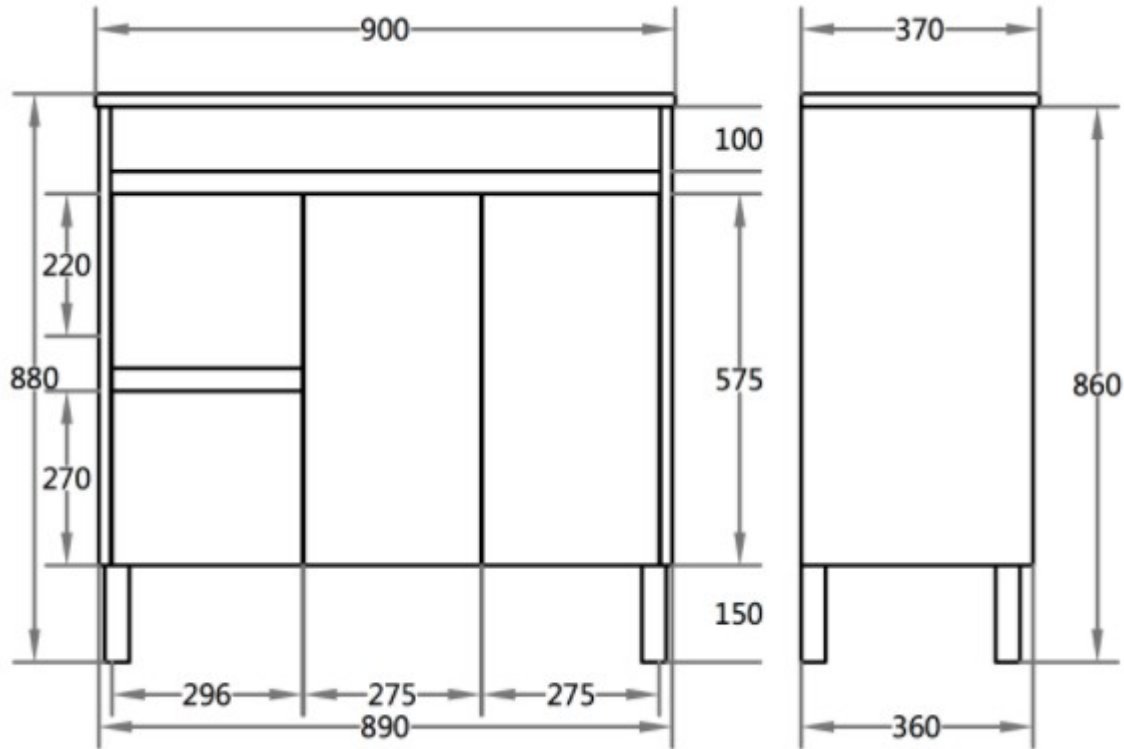

CODE:	P93LLG-CT
SIZE:	900 x 365 x 880MM
TYPE:	FREESTANDING
CONFIGURATION:	CENTRE BOWL, LEFT HAND DRAWERS

JNK | BATHROOM, PLUMBING
& KITCHEN SUPPLIES

NB: Drawings are not to scale—they are to assist only. All measurements are nominal and are subject to change.