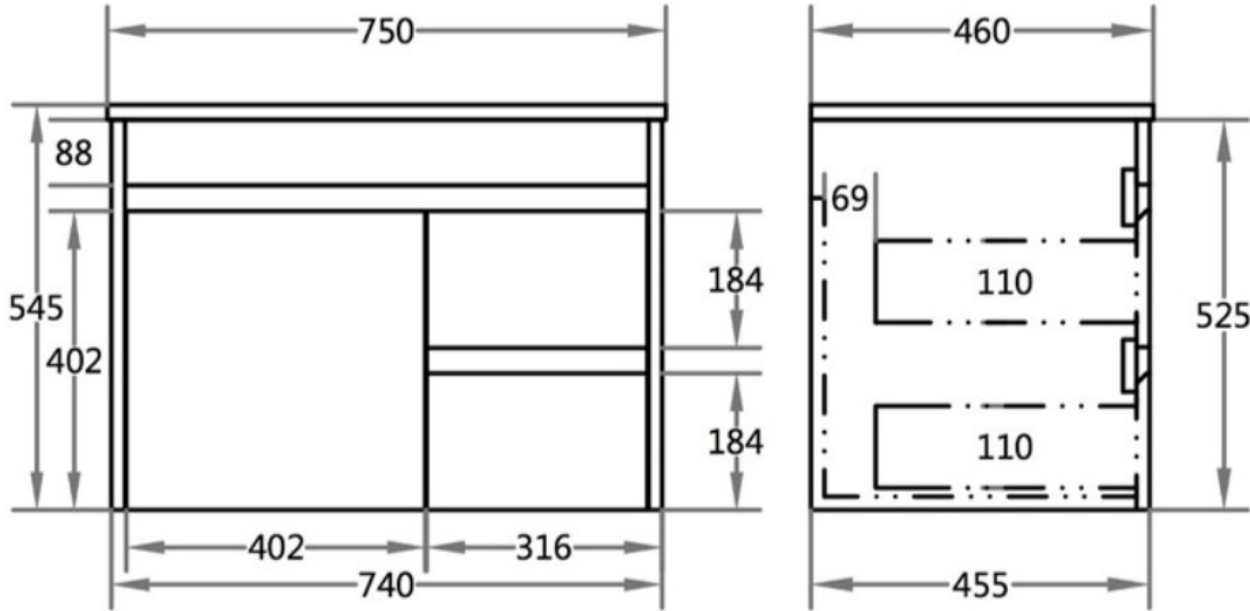

CODE:	P74RWH-CT
SIZE:	750 x 460 x 545MM
TYPE:	WALLHUNG
CONFIGURATION:	CENTRE BOWL, RIGHT HAND DRAWERS

JNK

BATHROOM, PLUMBING
& KITCHEN SUPPLIES

NB: Drawings are not to scale—they are to assist only. All measurements are nominal and are subject to change.