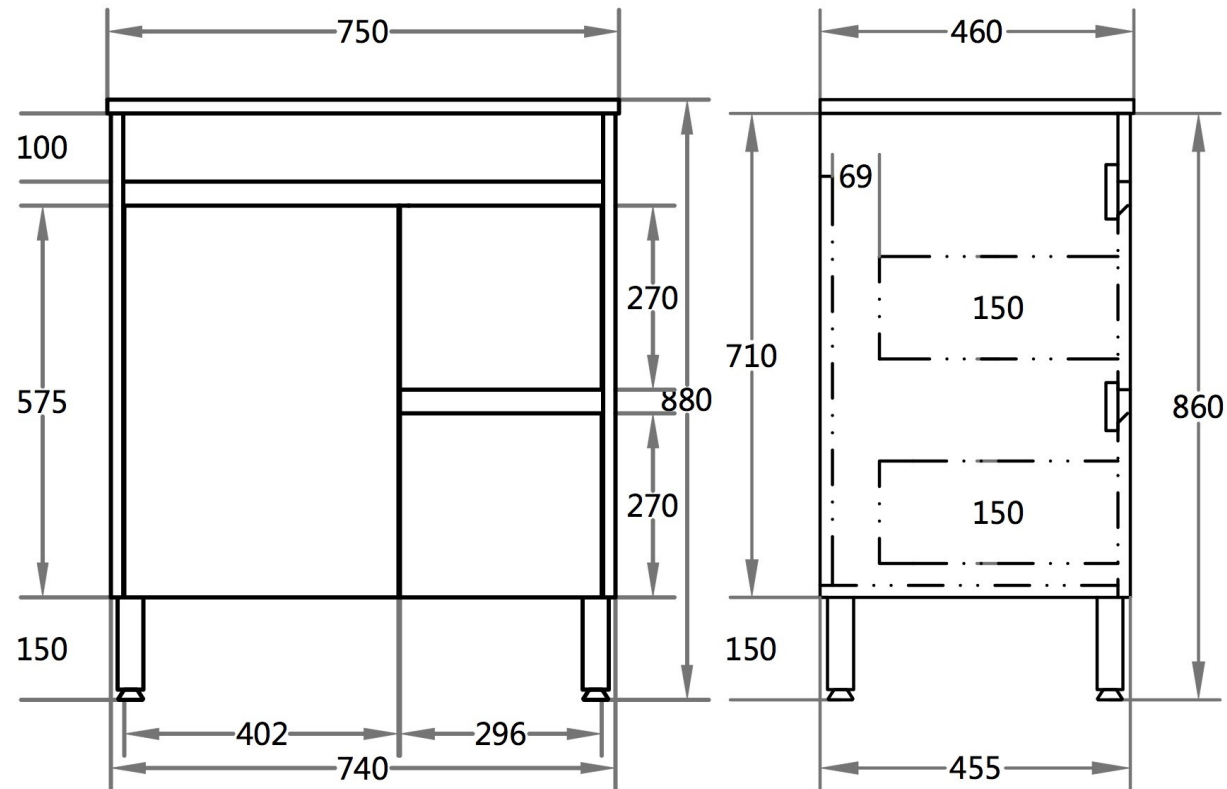

CODE:	P74RLG - CT
SIZE:	750
TYPE:	FREESTANDING
CONFIGURATION:	CENTRE BOWL ; RIGHT HAND DRAW

NB: Drawings are not to scale—they are to assist only. All measurements are nominal and are subject to change.