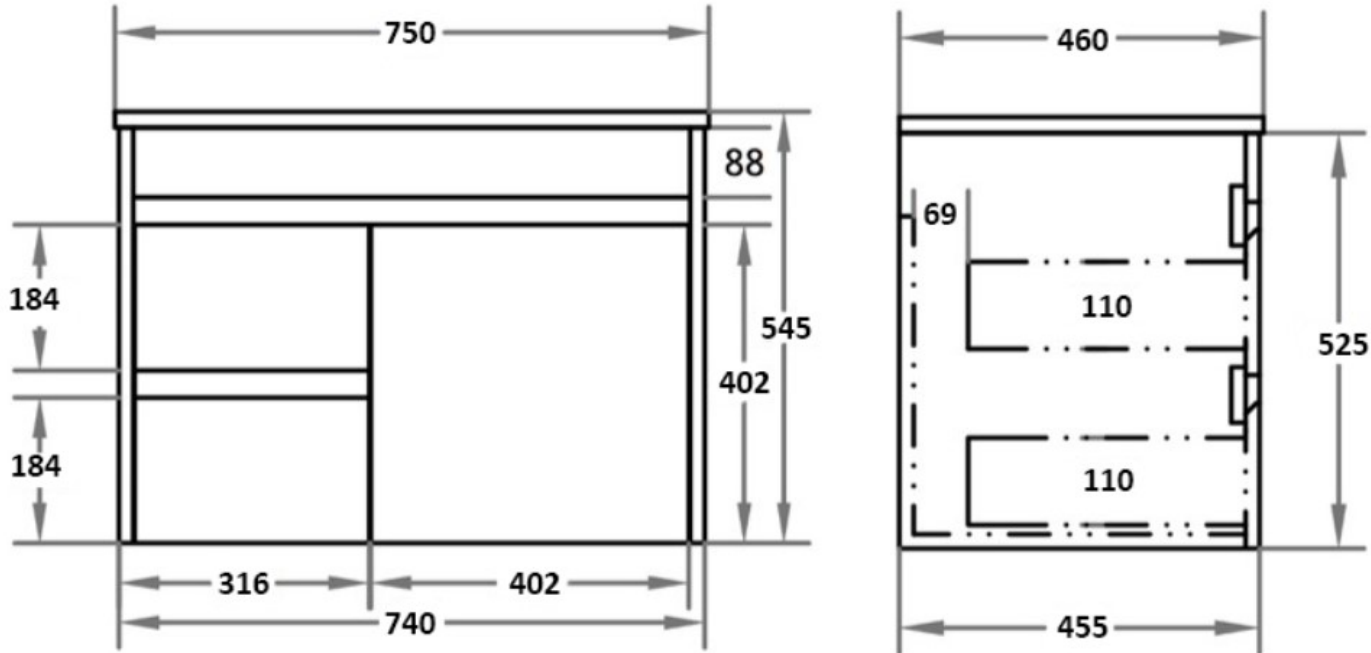

CODE:	P74LWH-CT
SIZE:	750 x 460 x 545MM
TYPE:	WALLHUNG
CONFIGURATION:	CENTRE BOWL, LEFT HAND DRAWERS

JNK

BATHROOM, PLUMBING
& KITCHEN SUPPLIES

NB: Drawings are not to scale—they are to assist only. All measurements are nominal and are subject to change.