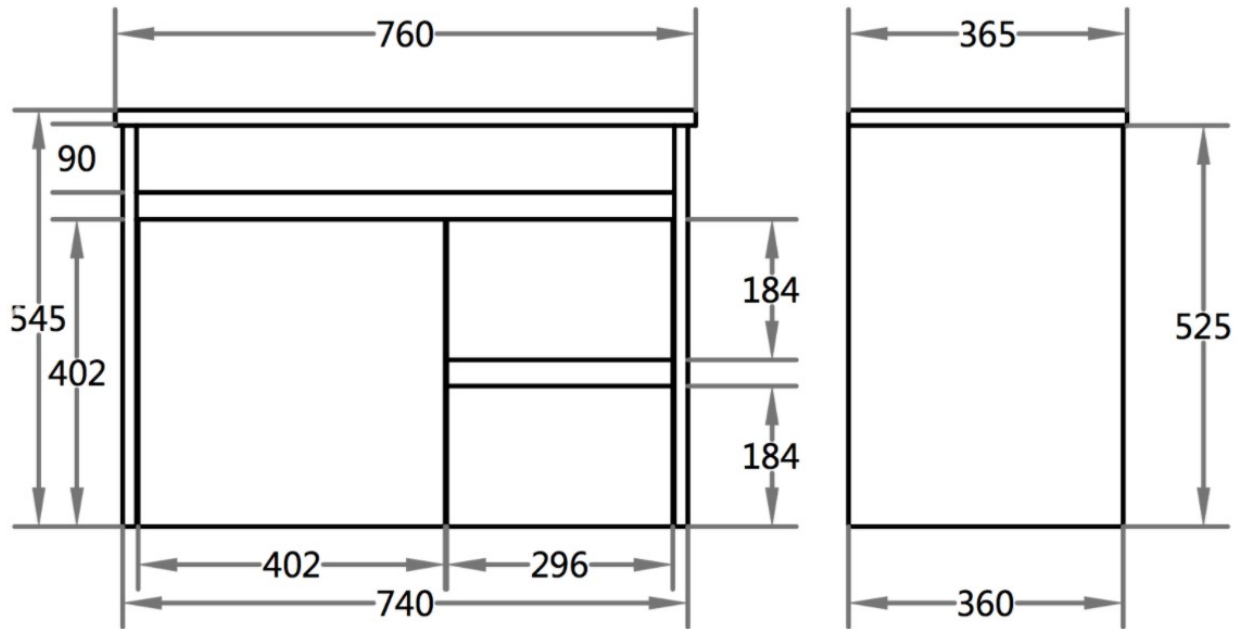

CODE:	P73RWH-CT
SIZE:	750 x 365 x 545MM
TYPE:	WALLHUNG
CONFIGURATION:	CENTRE BOWL, RIGHT HAND DRAWERS

JNK | BATHROOM, PLUMBING
& KITCHEN SUPPLIES

NB: Drawings are not to scale—they are to assist only. All measurements are nominal and are subject to change.