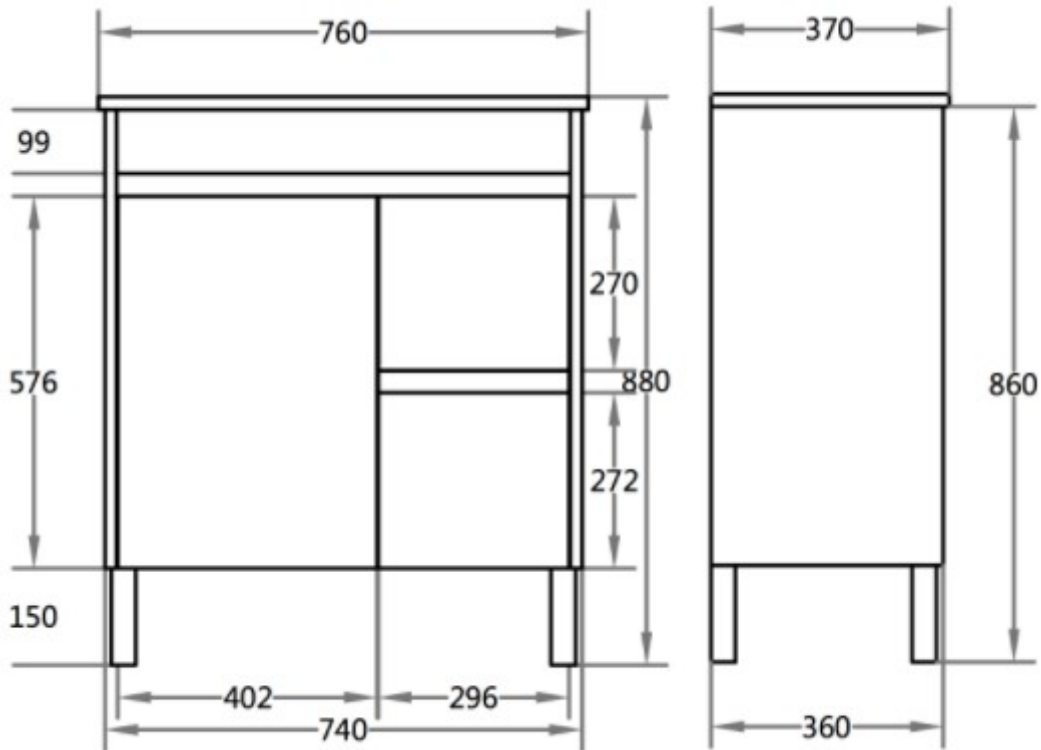

CODE:	P73RLG-CT
SIZE:	750 x 365 x 880MM
TYPE:	FREESTANDING
CONFIGURATION:	CENTRE BOWL,RIGHT HAND DRAWERS

JNK | BATHROOM, PLUMBING
& KITCHEN SUPPLIES

NB: Drawings are not to scale—they are to assist only. All measurements are nominal and are subject to change.